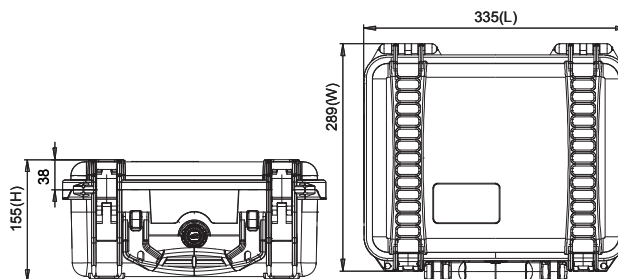

TECHNICAL DRAWING

www.hprc.it
info@hprc.it

Plaber s.r.l. - HPRC cases
Via Div Tridentina, 10
I-36061 Bassano del Grappa
Vicenza - Italy
Tel +39 0424 809150

USA office and warehouse:
HPRC USA
110 Chestnut Ridge Rd. #314
Montvale, NJ 07645
Phone +1(201) 989-3353

APPROVALS
ATA 300
IP67
STANAG 4280
DS 81-41

TEST
DROP
IMPACT
HANDLE
WATERTIGHT INTEGRITY
UV COLOR AND MATERIAL
PROTECTION