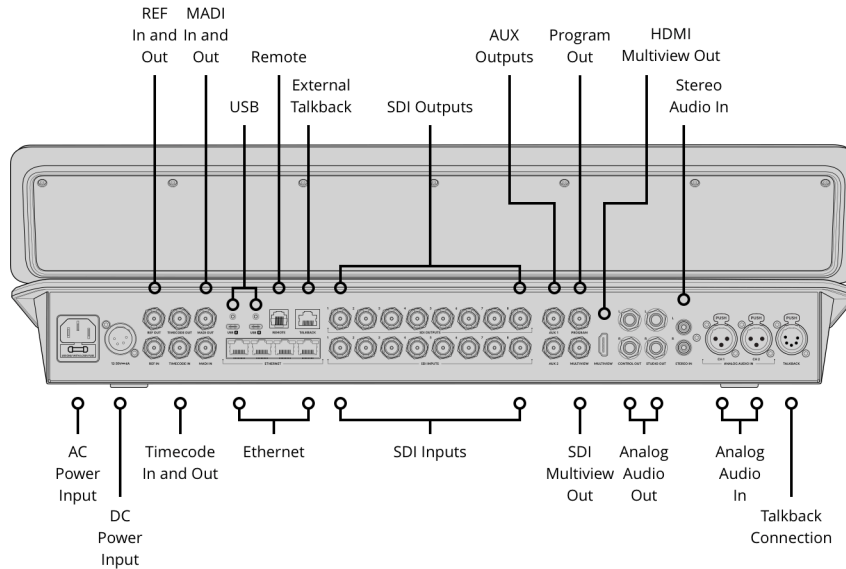

### Talkback

RJ45 for 3rd party talkback systems.

### Tally Output

Added via ethernet connection to Blackmagic Design GPI and Tally Interface product. (Not included).

### Ethernet

4 x RJ45 with internet network switch. Supports 10/100/1000 BASE-T.

### Computer Interface

2 x USB-C supports USB 2.0 for external drive recording, webcam out, software control, software updates and switcher connection.