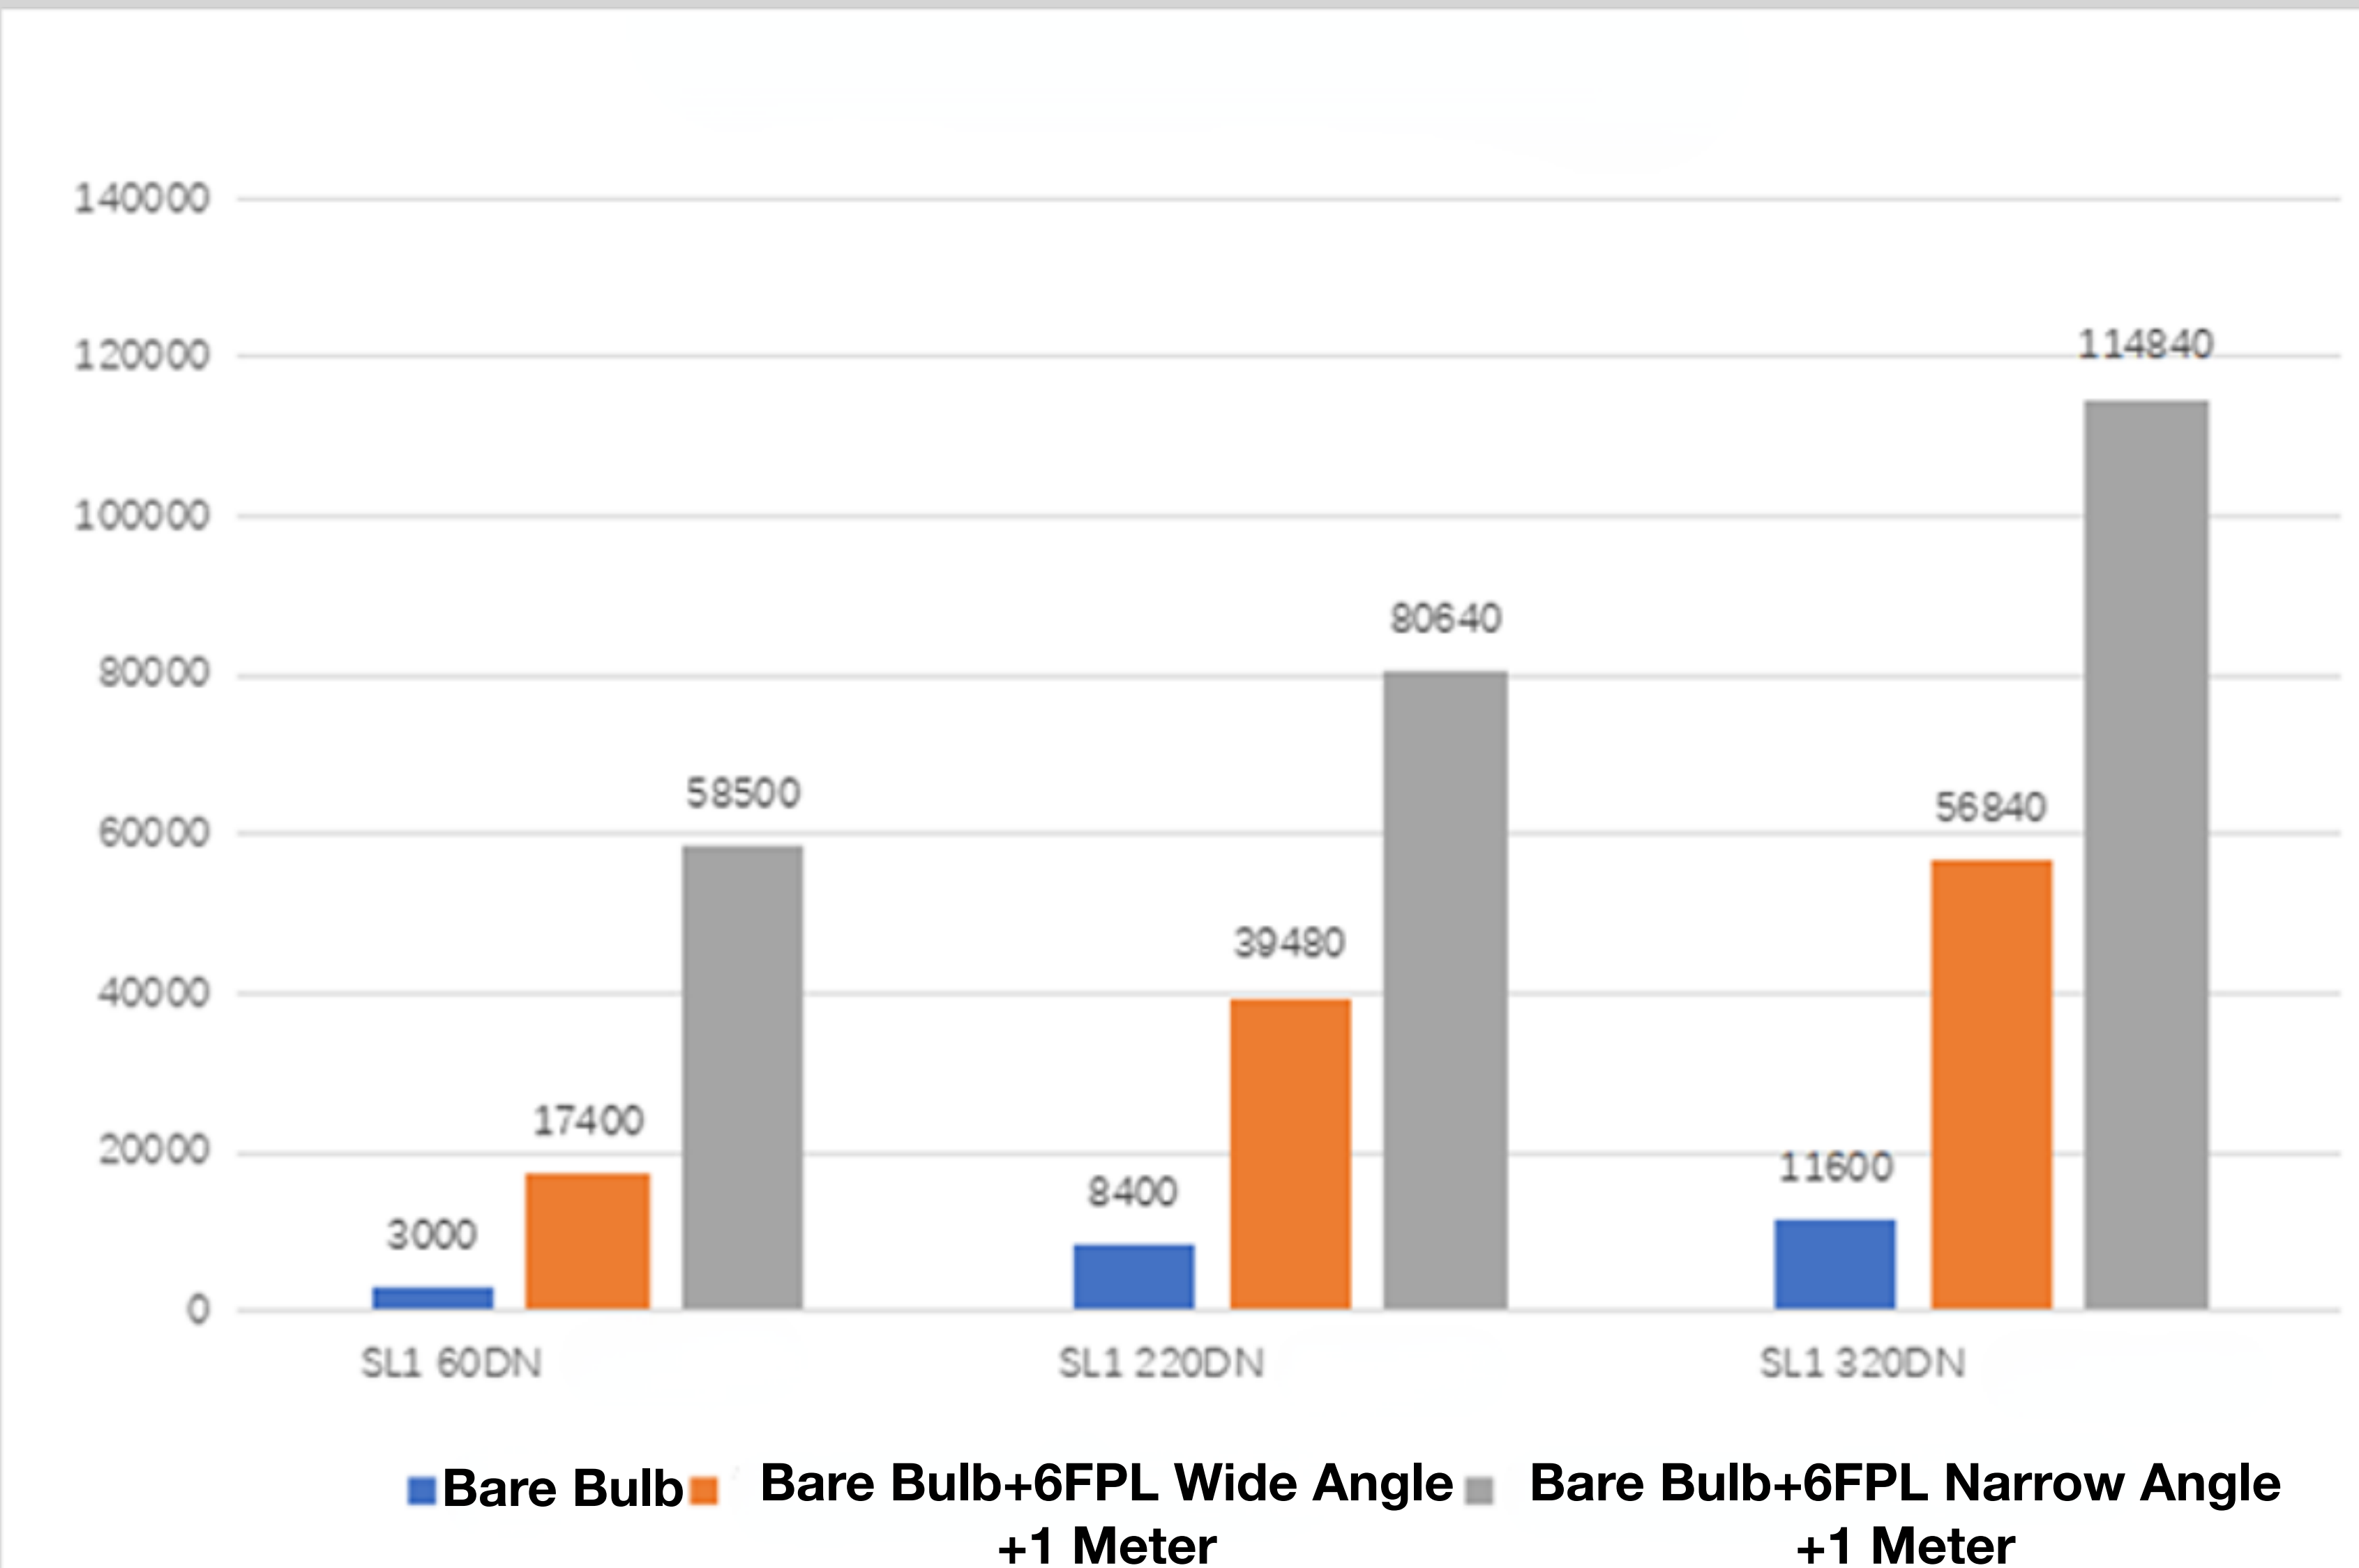

ANGLERFISH

6FPM/6FPL Fresnel Lens

Spotlight Attachment from iFootage

6FPM/6FPL Fresnel Lens

LED Spotlight Attachment by iFootage

10 Times Brightening

Introducing 6FPL, equipped with professional optical lenses, not only providing you with a more refined spotlight effect but also unleashing higher illuminance from the lamp. Paired with SL1 220DN/320DN, it achieves an impressive 10x illuminance enhancement.

ANGLERFISH

6FPL Fresnel Lens

6-inch Standard Bowen Mount

6FPM Fresnel Lens

6-inch Mini Bowen Mount

6FPM/6FPL Fresnel Lens

LED Spotlight Attachment by iFootage

10 Times Brightening

6FPM/6FPL Fresnel Lens Illuminance Reference Data

6FPM/6FPL Fresnel Lens

LED Spotlight Attachment by iFootage

Precise Zooming

Switch Between focused and Wide-Angle Lighting

Our threaded rotating and telescoping design allows for easy 12°-40°(6FPL)/8°-35°(6FPM) angle adjustment with a simple turn of the zoom ring. This precise control not only focuses the angle of light, but also produces parallel beams. With smooth adjustments and easy, one-handed operation, our lighting system puts you in complete control.

ANGLERFISH

6FPM/6FPL Fresnel Lens

LED Spotlight Attachment by iFootage

φ181mm

135.3mm

Specification

Name	6-inch Standard Bowen Mount Fresnel Lens
Model	6FPL
Lighting Angel	12°-40°
Size	φ181*135.3mm
Weight	1280g
Mount	Bowen
Material	PA6+30%GF
220DN 1Meter (Wide Angle)	39480 lx
220DN 1Meter (Narrow Angle)	80640 lx
320DN 1Meter (Wide Angle)	56849 lx
320DN 1Meter (Narrow Angle)	114840 lx