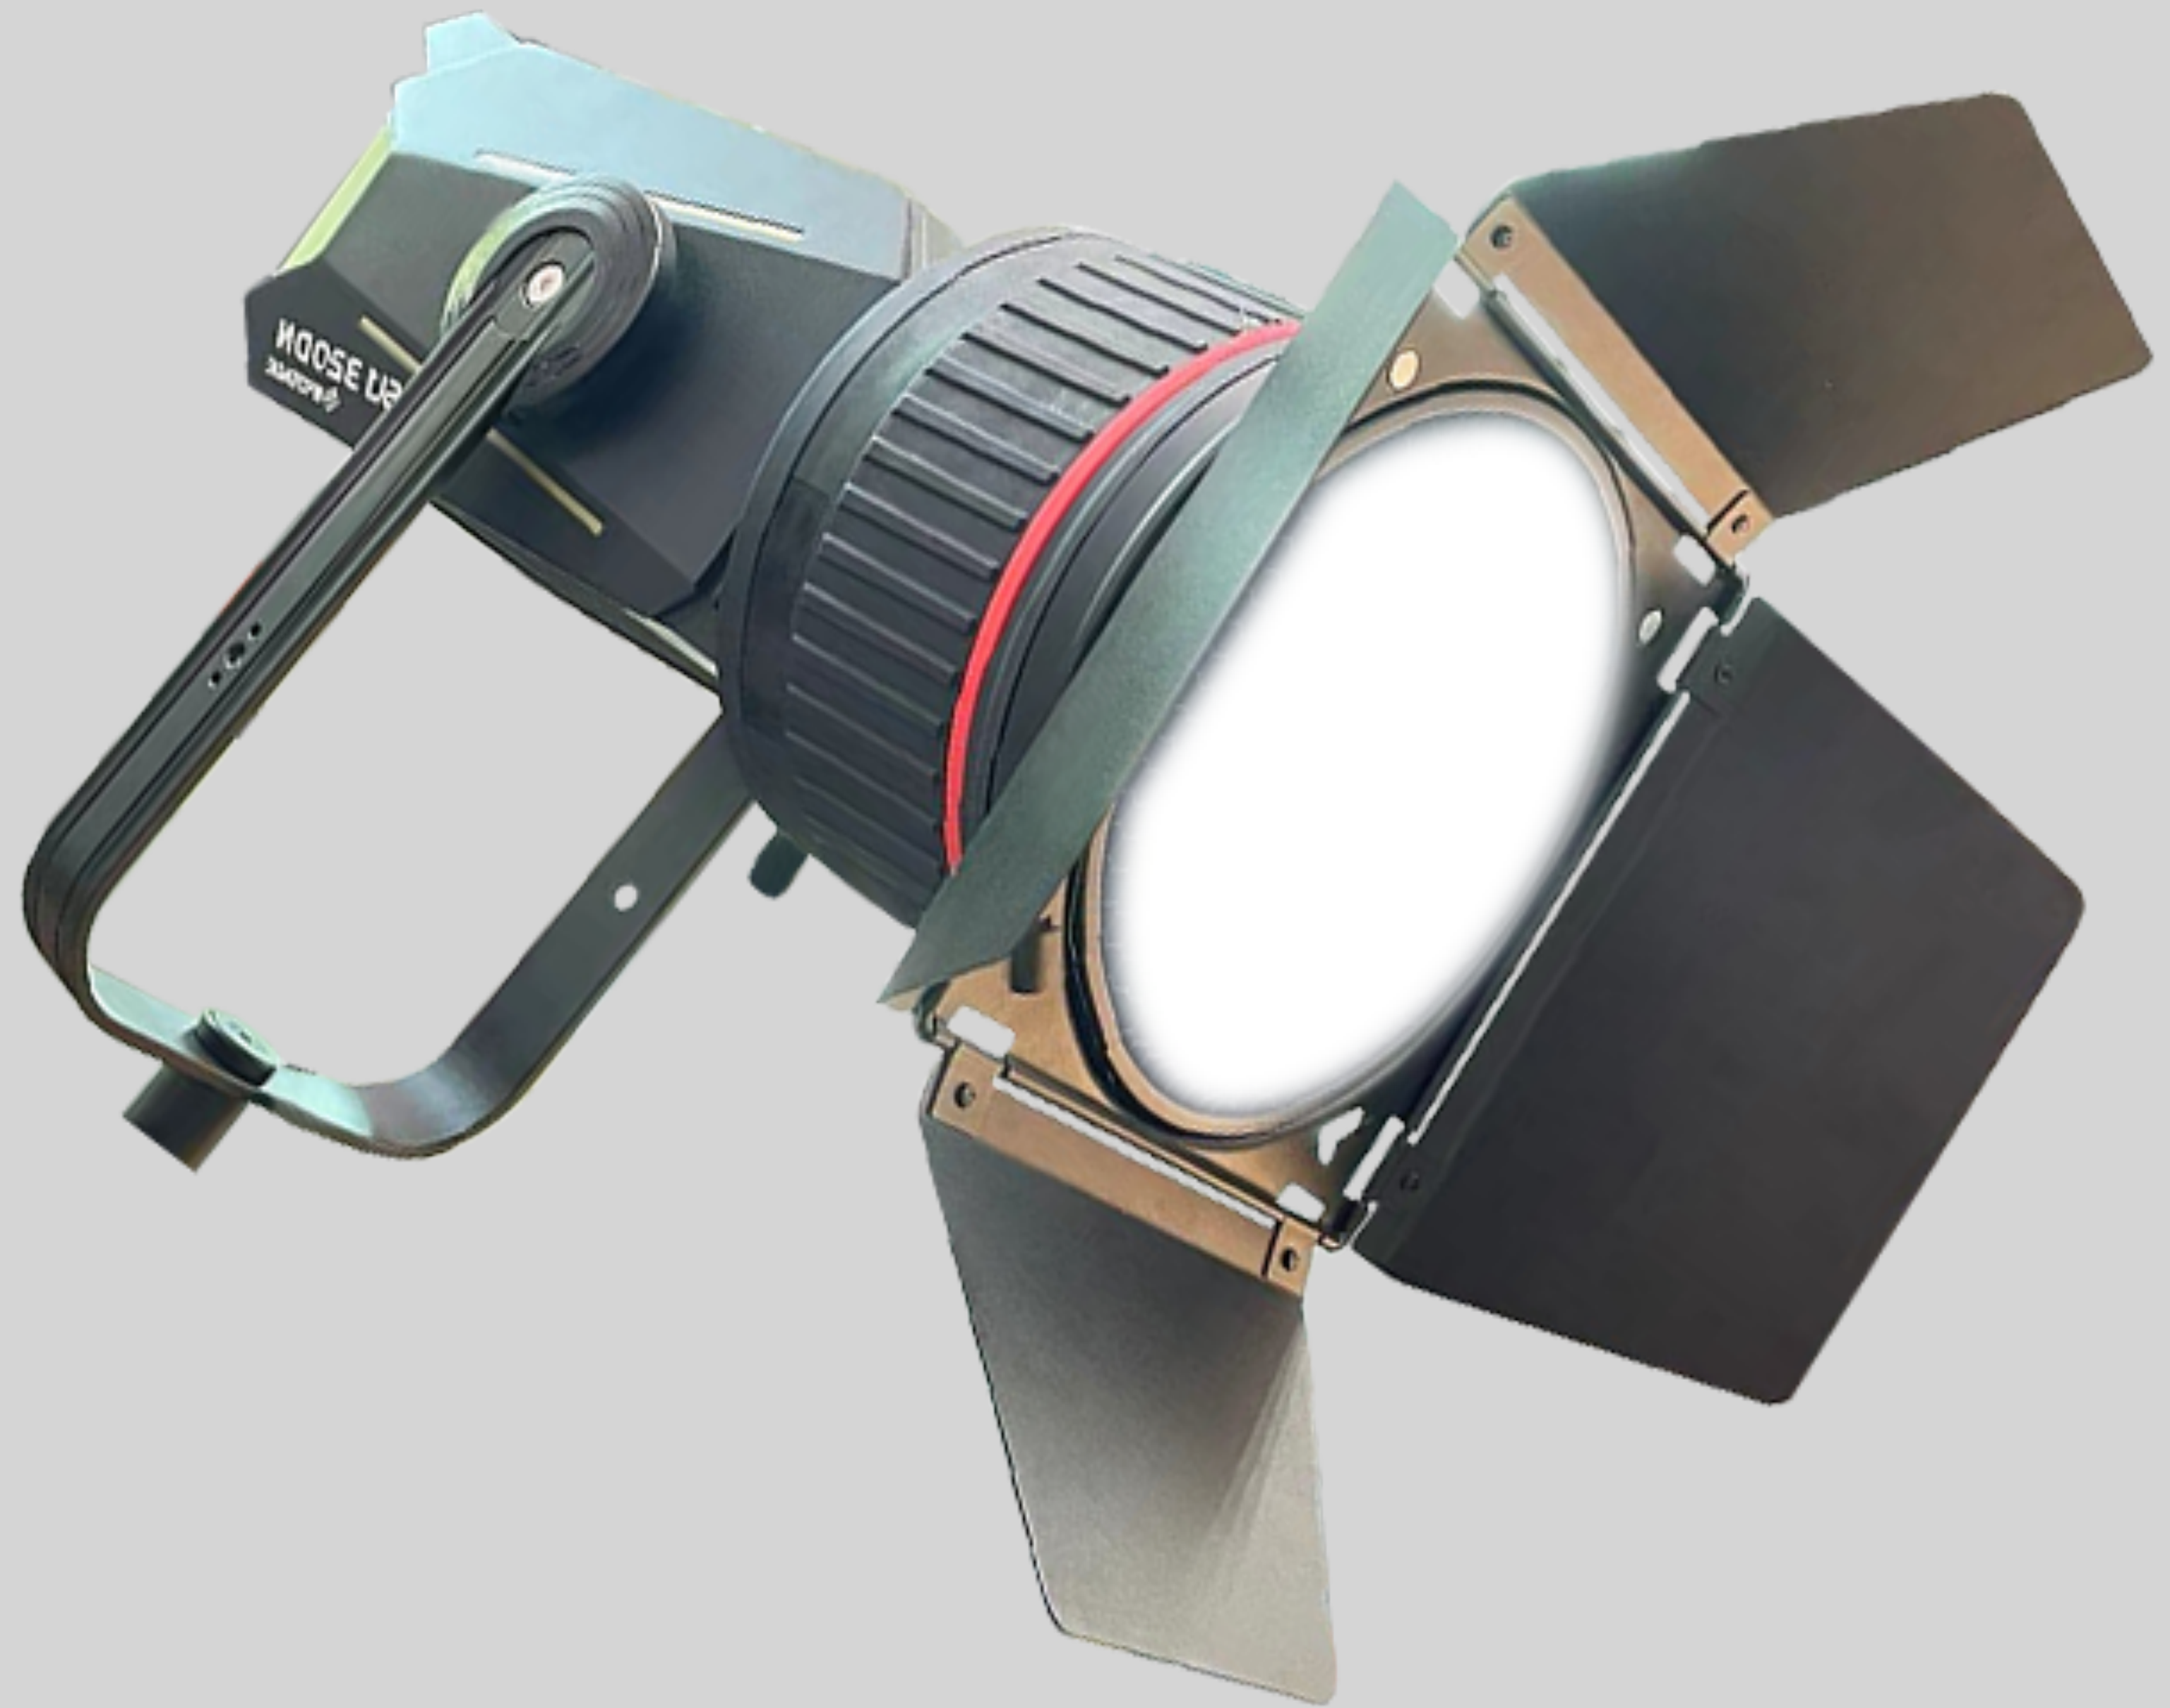

6FPM/6FPL Fresnel Lens Illuminance Reference Data

6FPM/6FPL Fresnel Lens

LED Spotlight Attachment by iFootage

Precise Zooming

Switch Between focused and Wide-Angle Lighting

Our threaded rotating and telescoping design allows for easy 12°-40°(6FPL)/8°-35°(6FPM) angle adjustment with a simple turn of the zoom ring. This precise control not only focuses the angle of light, but also produces parallel beams. With smooth adjustments and easy, one-handed operation, our lighting system puts you in complete control.

ANGLERFISH

With Reflector *Unclear & Overlapping Shadow*

With Fresnel len *Sharp & Realistic Shadow*

6FPM/6FPL Fresnel Lens

LED Spotlight Attachment by iFootage

Secure and versatile

Our secure Bowens mounting design conforms to industry standards and is compatible with the standard Bowens mount used in the Angerfish SL1 series lights.

SLI 130DNA
*130W Mono-Color
C.O.B. Spotlight*

6FPM Fresnel Lens *6-inch Mini Bowen Mount*

6FPM/6FPL Fresnel Lens

LED Spotlight Attachment by
iFootage

Take Control of Your Lighting

At the front end, a 180mm circular interface with the same diameter as the reflector cup can be used with the same four-leaf barndoors to achieve precise light control

ANGLERFISH

6FPM/6FPL Fresnel Lens

LED Spotlight Attachment by iFootage

φ181mm

135.3mm

Specification

Name	6-inch Standard Bowen Mount Fresnel Lens
Model	6FPL
Lighting Angel	12°-40°
Size	φ181*135.3mm
Weight	1280g
Mount	Bowen
Material	PA6+30%GF
220DN 1Meter (Wide Angle)	39480 lx
220DN 1Meter (Narrow Angle)	80640 lx
320DN 1Meter (Wide Angle)	56849 lx
320DN 1Meter (Narrow Angle)	114840 lx