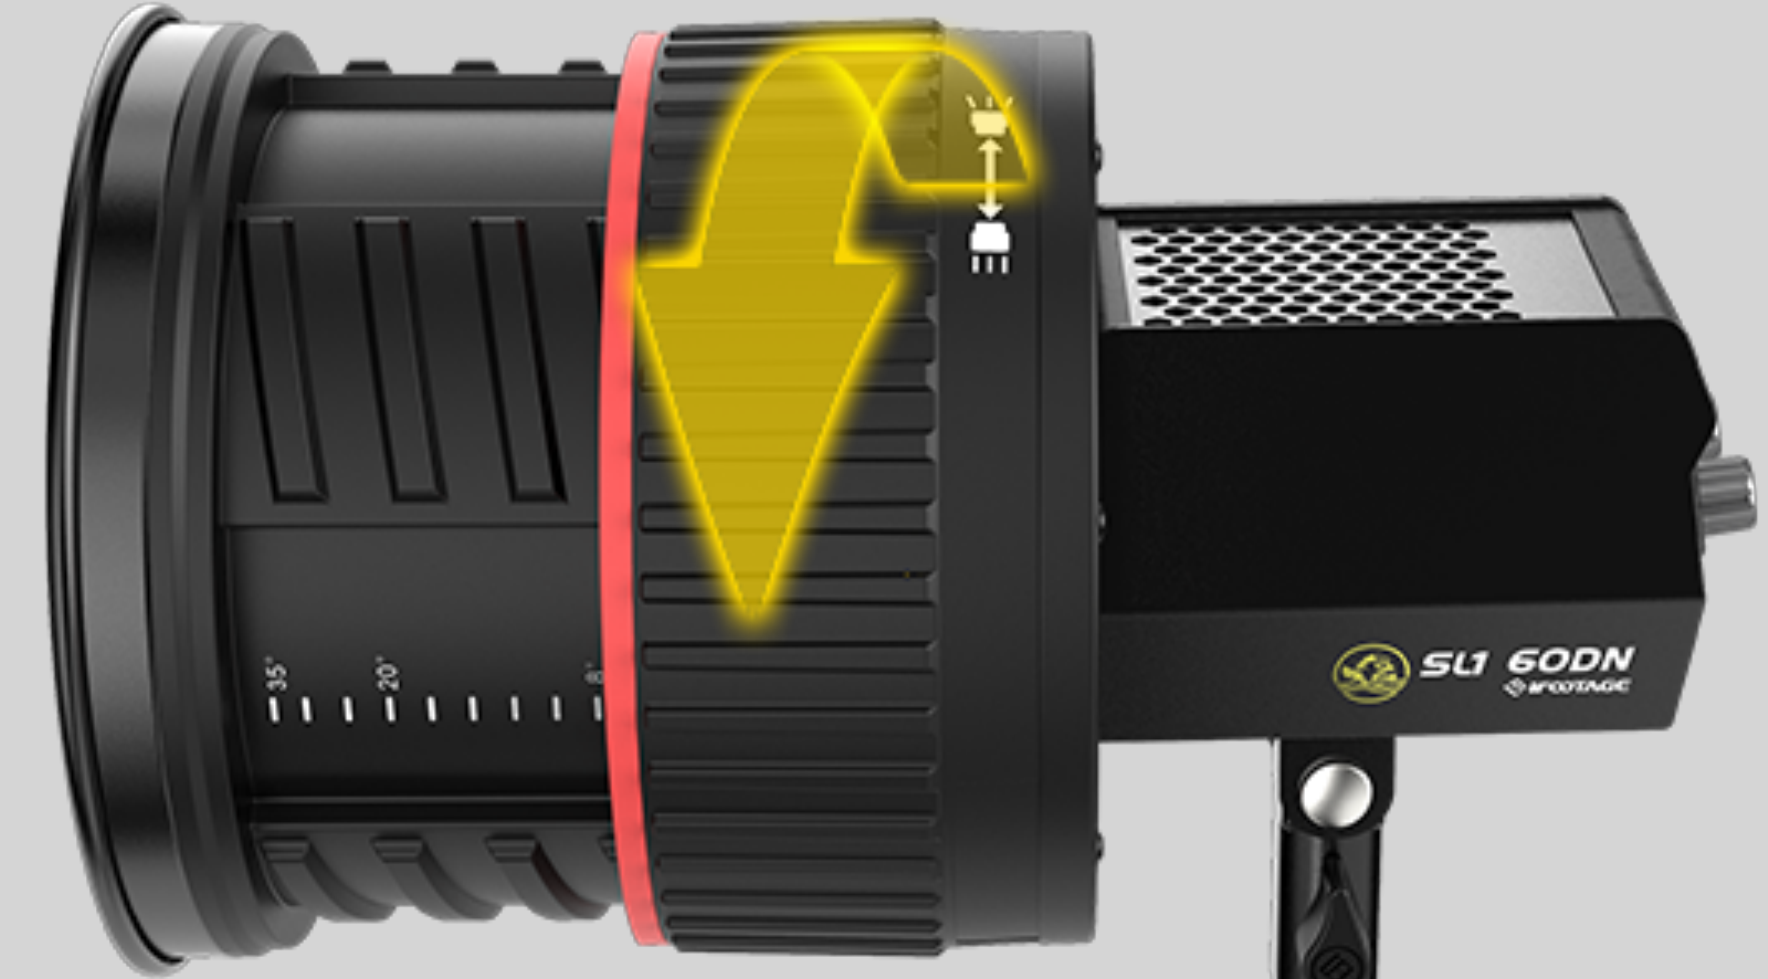

Introducing 6FPL, equipped with professional optical lenses, not only providing you with a more refined spotlight effect but also unleashing higher illuminance from the lamp. Paired with SL1 220DN/320DN, it achieves an impressive 10x illuminance enhancement.

6FPM/6FPL Fresnel Lens Illuminance Reference Data

6FPM/6FPL Fresnel Lens

LED Spotlight Attachment by iFootage

Precise Zooming

Switch Between focused and Wide-Angle Lighting

Our threaded rotating and telescoping design allows for easy 12°-40°(6FPL)/8°-35°(6FPM) angle adjustment with a simple turn of the zoom ring. This precise control not only focuses the angle of light, but also produces parallel beams. With smooth adjustments and easy, one-handed operation, our lighting system puts you in complete control.

ANGLERFISH

6FPL Fresnel Lens
6-inch Standard Bowen Mount

6FPM Fresnel Lens
6-inch Mini Bowen Mount

6FPM/6FPL Fresnel Lens

LED Spotlight Attachment by iFootage

Sharpe & Clear Spotighting

Experience clear, realistic lighting with no overlapping shadows. Our Fresnel lens produces sharper, more precise shadows than a reflector.

ANGLERFISH

With Reflector *Unclear & Overlapping Shadow*

With Fresnel len *Sharp & Realistic Shadow*

6FPM/6FPL Fresnel Lens

LED Spotlight Attachment by iFootage

Secure and versatile

Our secure Bowens mounting design conforms to industry standards and is compatible with the standard Bowens mount used in the Angerfish SL1 series lights.