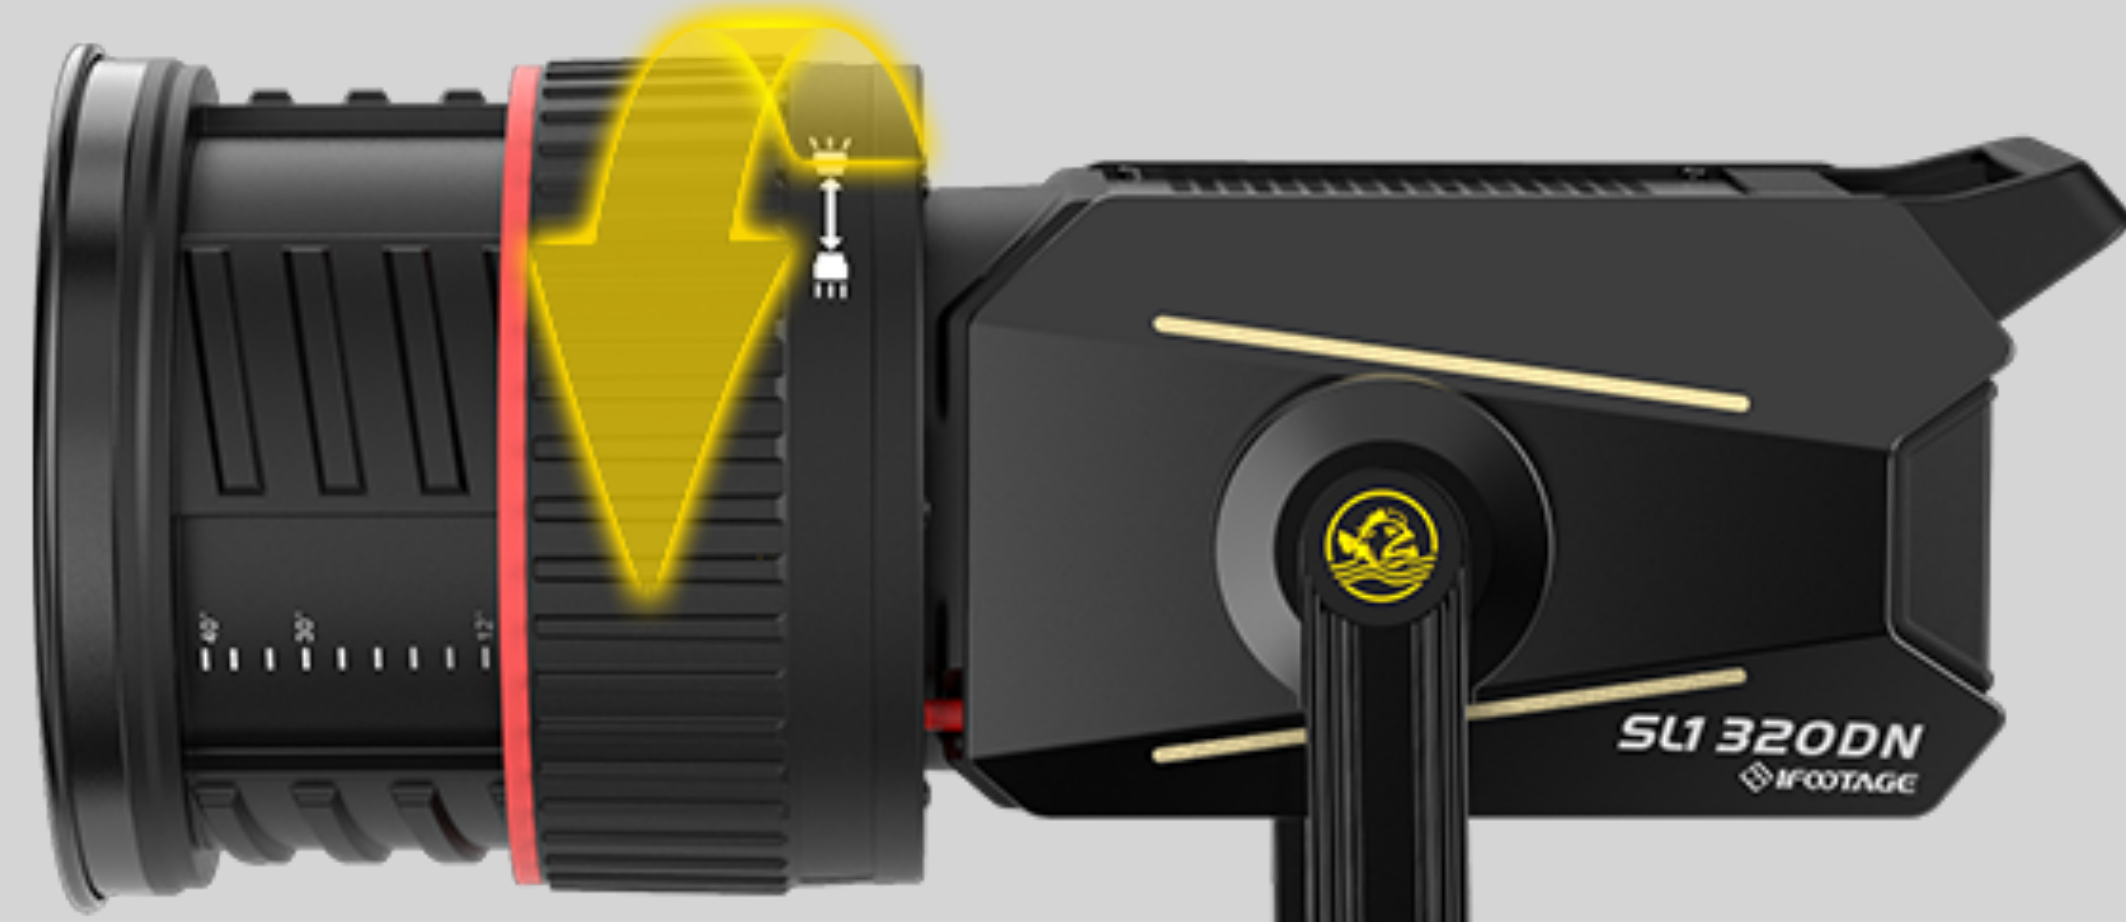

Introducing 6FPL, equipped with professional optical lenses, not only providing you with a more refined spotlight effect but also unleashing higher illuminance from the lamp. Paired with SL1 220DN/320DN, it achieves an impressive 10x illuminance enhancement.

6FPM/6FPL Fresnel Lens Illuminance Reference Data

6FPM/6FPL Fresnel Lens

LED Spotlight Attachment by iFootage

Precise Zooming

Switch Between focused and Wide-Angle Lighting

Our threaded rotating and telescoping design allows for easy 12°-40°(6FPL)/8°-35°(6FPM) angle adjustment with a simple turn of the zoom ring. This precise control not only focuses the angle of light, but also produces parallel beams. With smooth adjustments and easy, one-handed operation, our lighting system puts you in complete control.

ANGLERFISH

6FPL Fresnel Lens
6-inch Standard Bowen Mount

6FPM Fresnel Lens
6-inch Mini Bowen Mount

6FPM/6FPL Fresnel Lens

LED Spotlight Attachment by iFootage

Sharpe & Clear Spotighting

Experience clear, realistic lighting with no overlapping shadows. Our Fresnel lens produces sharper, more precise shadows than a reflector.

ANGLERFISH

With Reflector *Unclear & Overlapping Shadow*

With Fresnel len *Sharp & Realistic Shadow*

6FPM/6FPL Fresnel Lens

LED Spotlight Attachment by iFootage

Secure and versatile

Our secure Bowens mounting design conforms to industry standards and is compatible with the standard Bowens mount used in the Angerfish SL1 series lights.