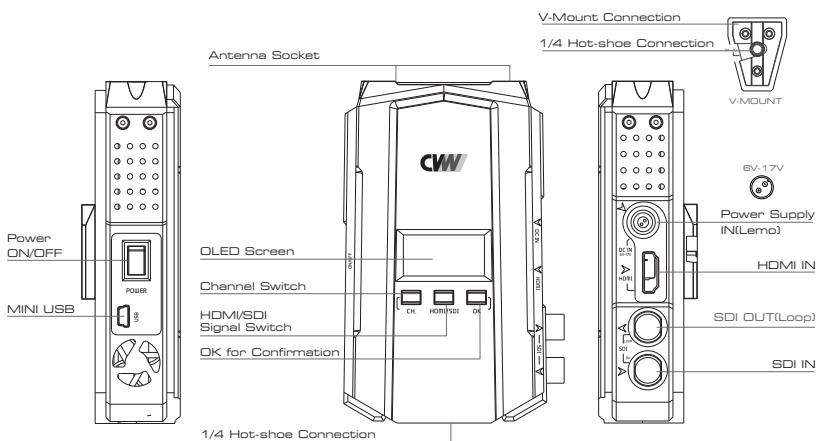

Model: PRO800

Mechanical Information

Ordering information	Ordering NO.	Description	Unit/Set
	CC8980	TX	1
	CC3865	RX	1

TX: PRO800

TX: PRO800

Antenna Mode	External antenna
Transmission power	20dBm
Operating Frequency	Image transmission:5.1~5.9GHz
Mechanical Interface	1/4 "Hot-shoe connection; V-Mount*Optional
OLED Screen	Wireless Channel Info; SDI/HDMI Input Info; Signal status;Power in
Overvoltage Protection	6V~17V
Transmission Distance	open environment:up to 800m
Power Consumption	7~8W
Product Size	119X79X32mm
Audio Format	PCM, DTS-HD, Dolby True HD
Temperature	-10~60°C(Working);-40~80°C(Storage)

RX: PRO800

RX: PRO800

Antenna Mode	External antenna
Receiving Sensitivity	Image transmission:-70dB
Operating Frequency	Image transmission:5.1~5.9GHz
Mechanical Interface	1/4 "Hot-shoe connection; V-Mount*Optional
OLED Screen	Wireless Channel Info; SDI/HDMI Input Info; Signal status;Power in
Overvoltage Protection	6V~17V
Transmission Distance	open environment:up to 800m
Power Consumption	7~8W
Product Size	155x111x32mm
Audio Format	PCM, DTS-HD, Dolby True HD
Temperature	-10~60°C(Working);-40~80°C(Storage)