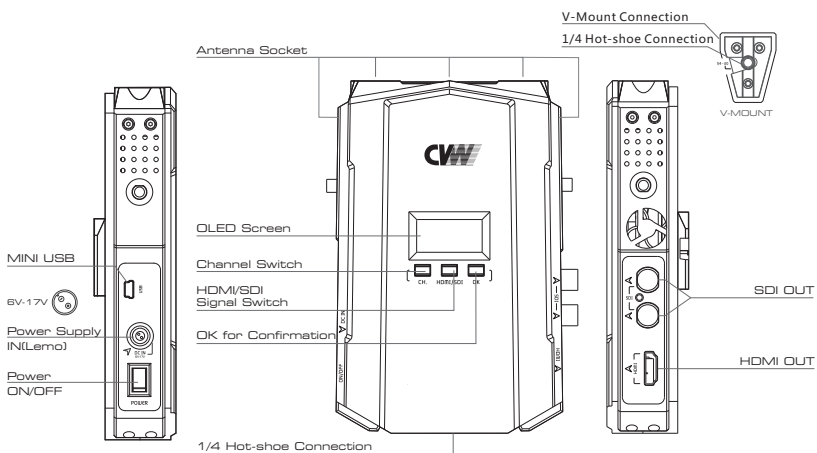

Model: PRO800

Mechanical Information

Ordering information	Ordering NO.	Description	Unit/Set
	CC8980	TX	1
	CC3865	RX	1

TX: PRO800

TX: PRO800

Antenna Mode	External antenna
Transmission power	20dBm
Operating Frequency	Image transmission:5.1~5.9GHz
Mechanical Interface	1/4 "Hot-shoe connection; V-Mount*Optional
OLED Screen	Wireless Channel Info; SDI/HDMI Input Info; Signal status;Power in
Overvoltage Protection	6V~17V
Transmission Distance	open environment:up to 800m
Power Consumption	7~8W
Product Size	119X79X32mm
Audio Format	PCM, DTS-HD, Dolby True HD
Temperature	-10~60°C(Working);-40~80°C(Storage)

RX: PRO800

RX: PRO800

Antenna Mode	External antenna
Receiving Sensitivity	Image transmission:-70dB
Operating Frequency	Image transmission:5.1~5.9GHz
Mechanical Interface	1/4 "Hot-shoe connection; V-Mount*Optional
OLED Screen	Wireless Channel Info; SDI/HDMI Input Info; Signal status;Power in
Overvoltage Protection	6V~17V
Transmission Distance	open environment:up to 800m
Power Consumption	7~8W
Product Size	155x111x32mm
Audio Format	PCM, DTS-HD, Dolby True HD
Temperature	-10~60°C(Working);-40~80°C(Storage)