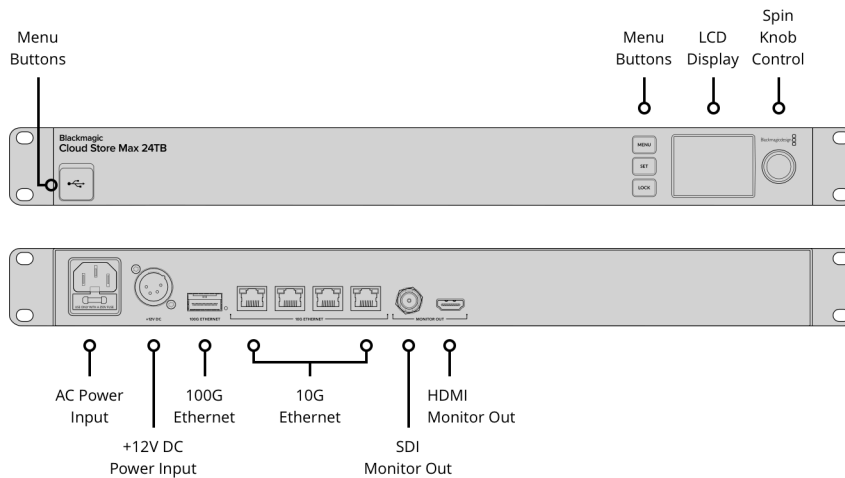

### USB-C-Port

1 x USB 3.0 (up to 5Gb/s). Supports Ethernet Over USB

### SDI-Monitorausgänge

1

### HDMI-Monitorausgänge

1

### Computer-Schnittstelle

USB-C or Ethernet for shared file access, configuration and software updates.

---