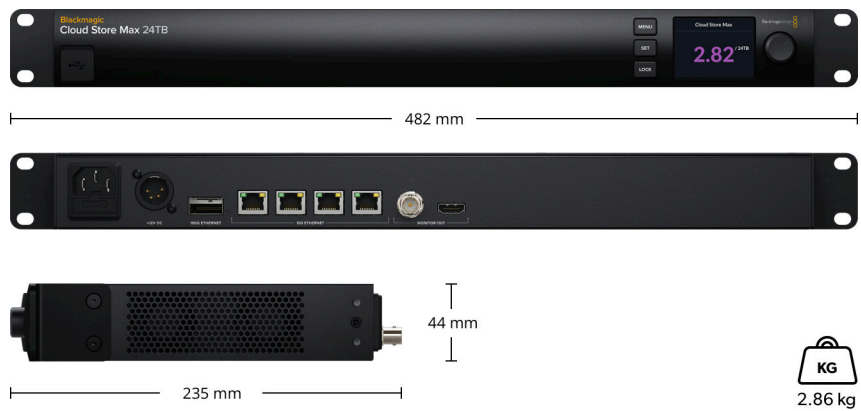

Betriebssysteme

Mac 14.3 Sonoma
oder höher

Windows 10 und 11

Strombedarf

Stromversorgung

Internal 100 - 240V AC 50/60Hz with IEC C14 mains input.

Stromeingänge

1 x IEC C14 mains input.

1 x 4-pin XLR +12V DC input.

Energieverbrauch

TBA

Physische Spezifikationen

Umgebung

Betriebstemperatur

0° to 40° C (32° to 104° F)

Lagerungstemperatur

-20° to 60° C (-4° to 140° F)

Relative Luftfeuchtigkeit

0% to 90% non-condensing