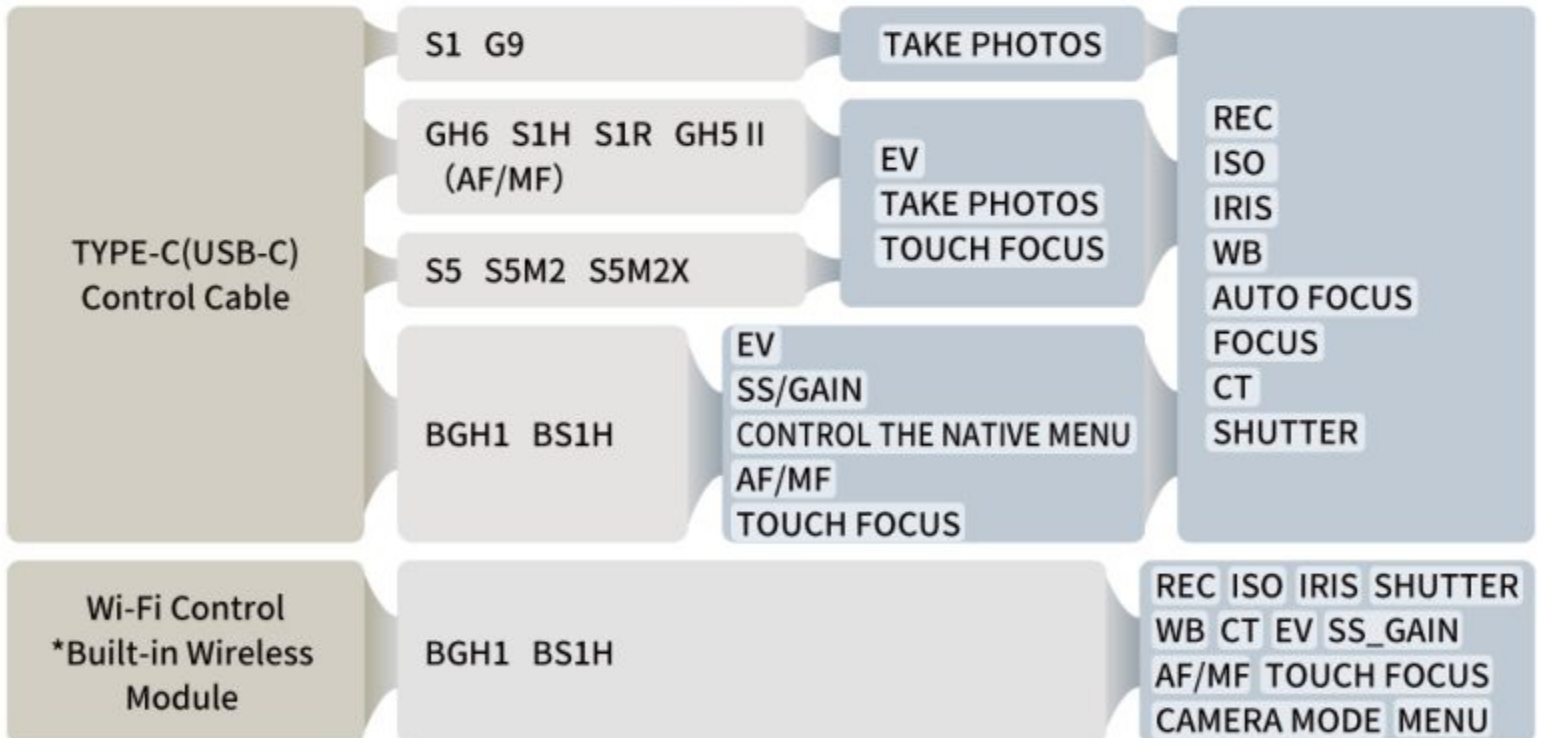

Nikon

SONY

Blackmagicdesign

Canon

Panasonic

TILTA

Z CAM

REC Key