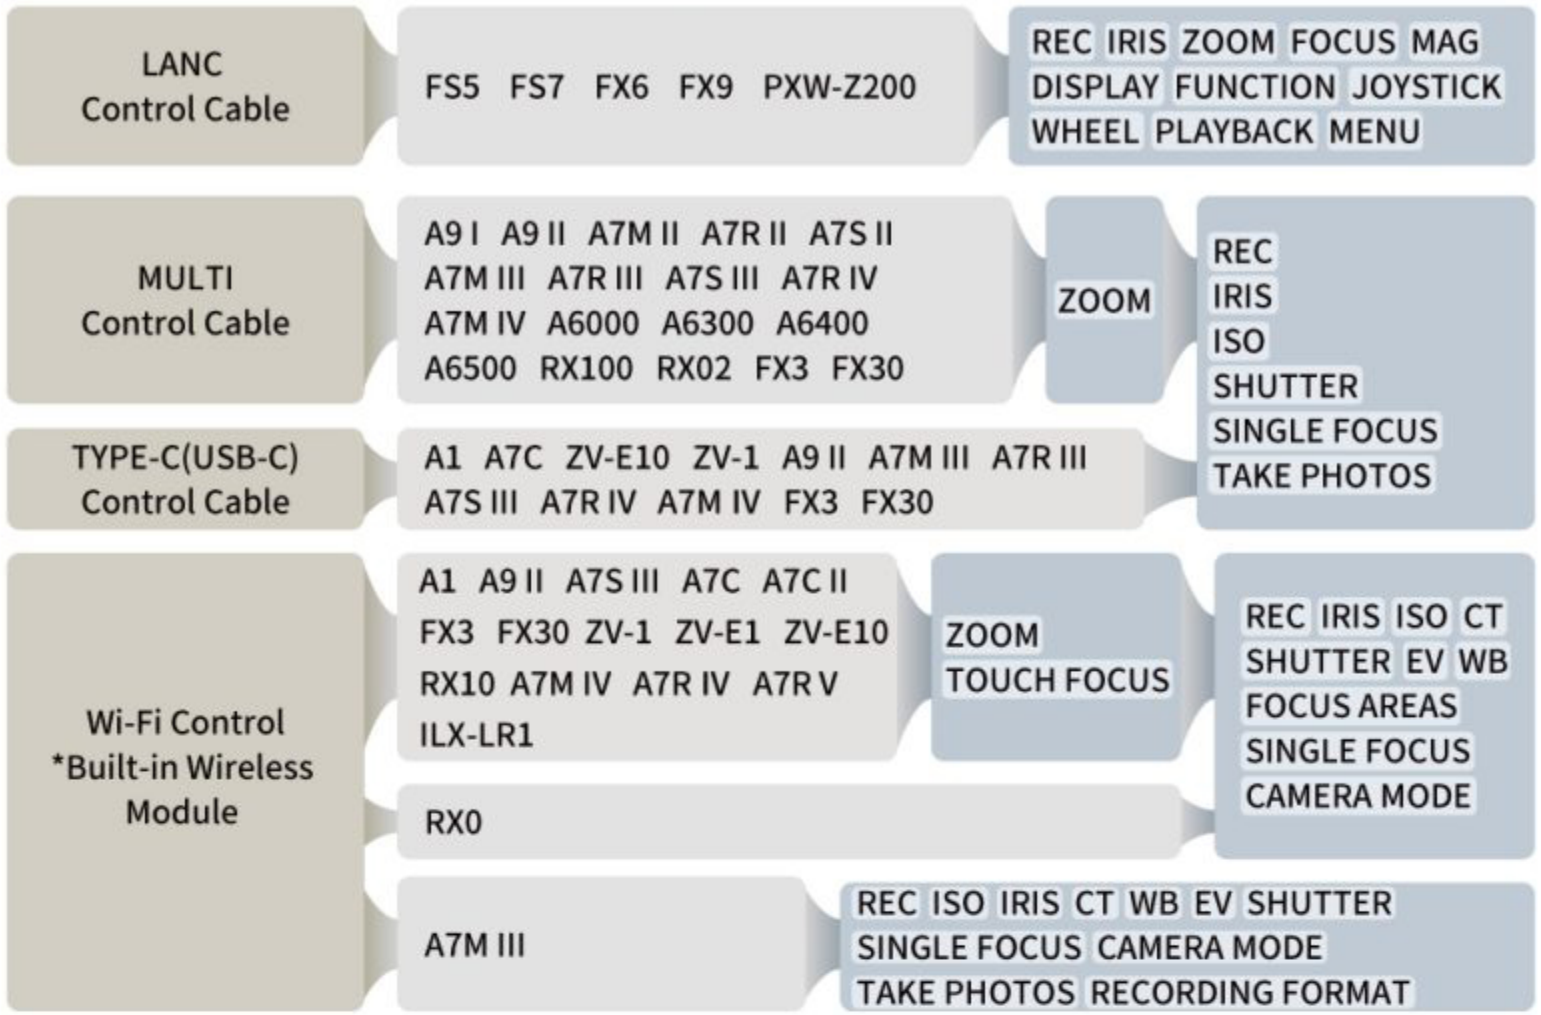

Nikon

SONY

Blackmagicdesign

Canon

Panasonic

TILTA

Z CAM

REC Key