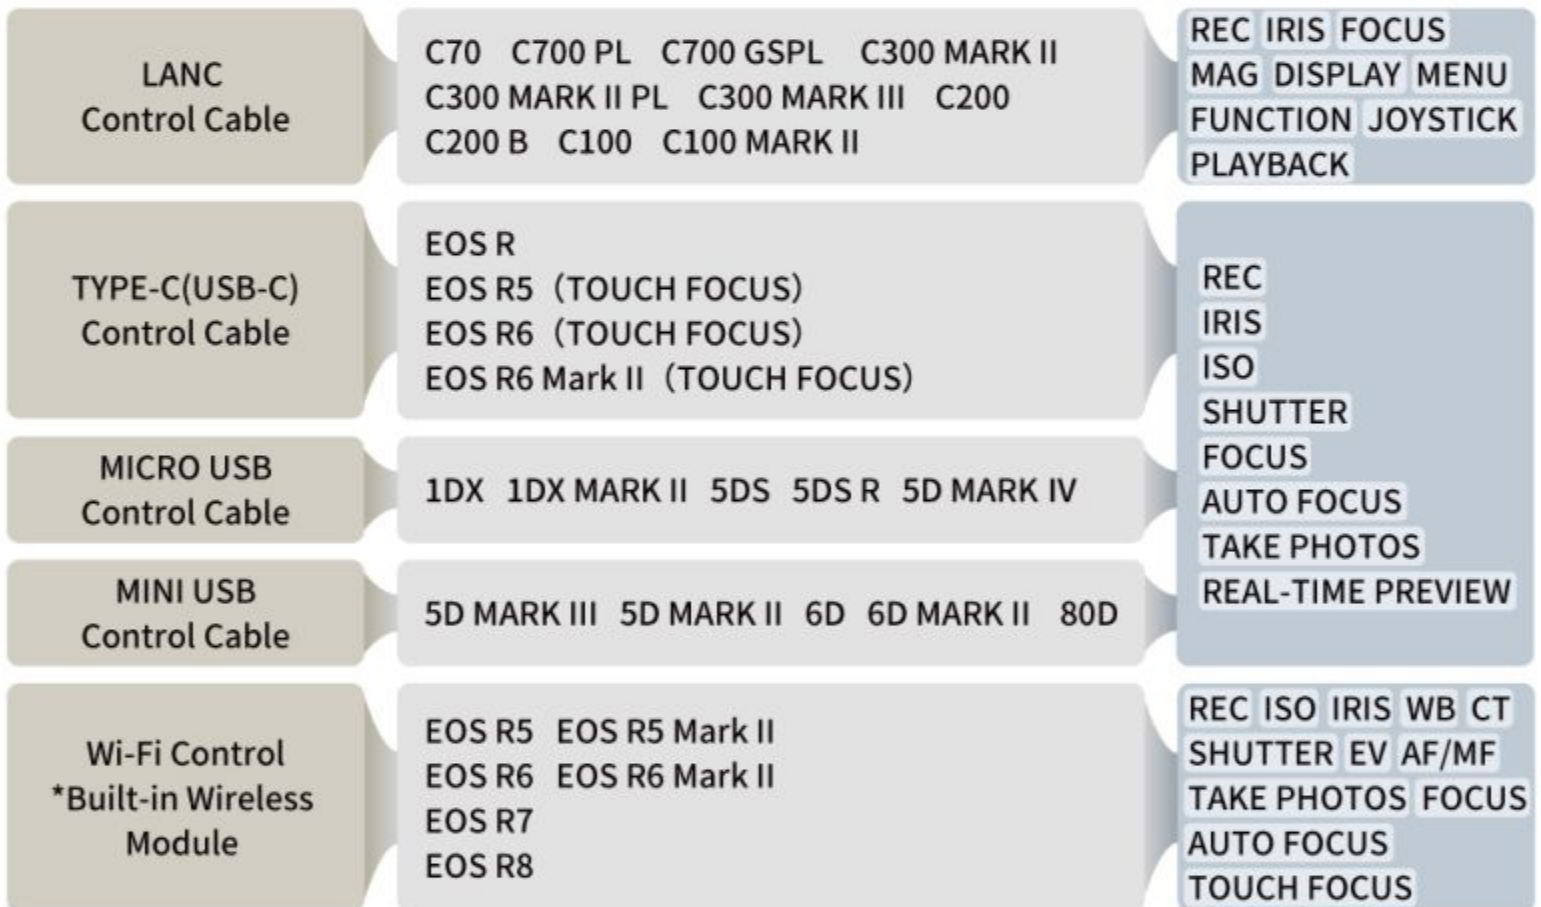

Nikon

SONY

Blackmagicdesign

Canon

Panasonic

TILTA

Z CAM

REC Key