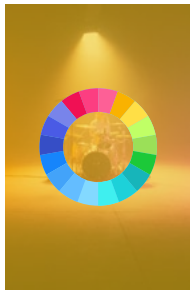

 Litepanels®

GEMINI 1X1

SOFT

LIGHT IT  
YOUR WAY

Light your scene faster and brighter on location or in the studio with the Gemini 1x1 Soft RGBWW LED panel from Litepanels. Delivering full spectrum, accurate Daylight and Tungsten light with the ability to dial in any color imaginable and a wide selection of lighting effects, the lightweight, quick-to-rig, and easy to control Gemini is the ultimate no-crew lighting solution for image makers on the go.

## Perfect light instantly available

Every color at your fingertips.

Total control of light with four lighting modes; CCT Mode for true Daylight and Tungsten with fine tuning; HSI Mode to create any color in the 360° color wheel; Gel Mode to quickly dial up many popular gels, and Effects Mode for a dazzling array of creative lighting effects at your fingertips.