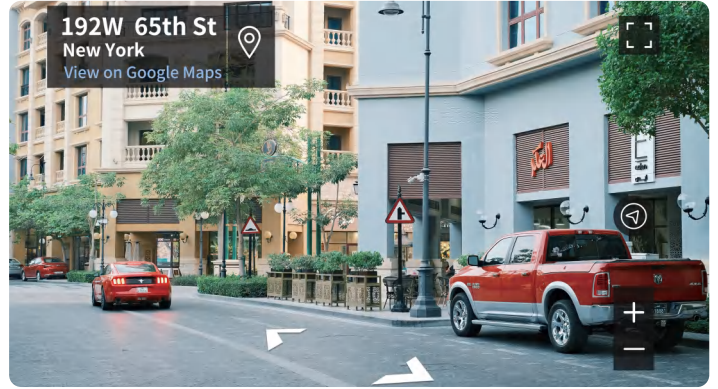

Built-in GPS Module

Featuring a built-in GPS module, capable of capturing videos in Google Street View format and recording continuous GPS information, making the creation of 360° Google Street View easy and efficient.