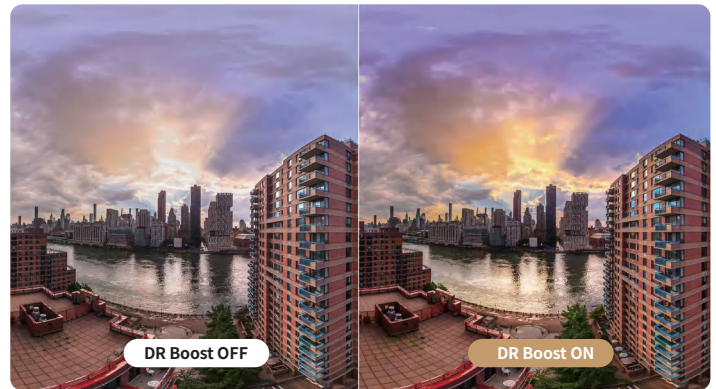

33ft Waterproof

Built-in GPS

Single Lens

Professional Video Specification

Offering 8K/30fps, 5.7K/60fps, 4K/120fps, which empowers creators with extensive options. Unleash creativity seamlessly across diverse scenarios.

Real HDR + Dynamic Range Boost

With 10-bit true HDR, it preserves more details of highlight and shadow. Switch on "DR Boost" to enhance dynamic range by 2 stops, and even enable shooting and saving 14-bit DNG photos.