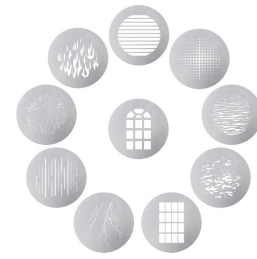

10-Piece Gobo Kit (A-Size)

Data Sheet

Main Features

- 10 Individual A-Size Gobos for Use with Spotlight Max Rotatable Gobo Clip
- Project Images and Patterns In Your Scene
- Standard A-Size Gobo Dimensions for Maximum Projector Lens Compatibility

Target Audience

The 10-Piece Gobo Kit (A-Size) is a projection gobo insert kit ideal for Spotlight Max users who want to project creative shapes and images in their scenes.

With 10 different gobo designs, users can project various shapes and images in their scenes, enhancing the creative control they have when it comes to projection lighting design options.

Spotlight Max users that require the ability to project shapes and images to be a necessary addition to their tool kits.

Sales & Shipping Information

Product Name	10-Piece Gobo Kit (A-Size)
SKU	APXFO43A38
UPC	6971842187119
Packing Dimensions	10.4 x 10.4 x 1.7cm 4.1 x 4.1 x 0.7in
Net Weight	218g / 0.62lbs
Gross Weight	0.33kg / 0.73lbs
Carton Quantity	54 pcs
Carton Dimensions	41.5 x 36.5 x 30.0cm 16.3 x 14.4 x 11.8in
Carton Weight	18.3kg / 40.43lbs

Product Description

The 10-Piece Gobo Kit (A-Size) is an A-Size gobo kit that includes 10 unique projection shape designs compatible with the Spotlight Max Rotatable Gobo Clip.

This kit comes with 10 different gobo designs of various shapes and images, enhancing the creative control users have when it comes to projection lighting design options.