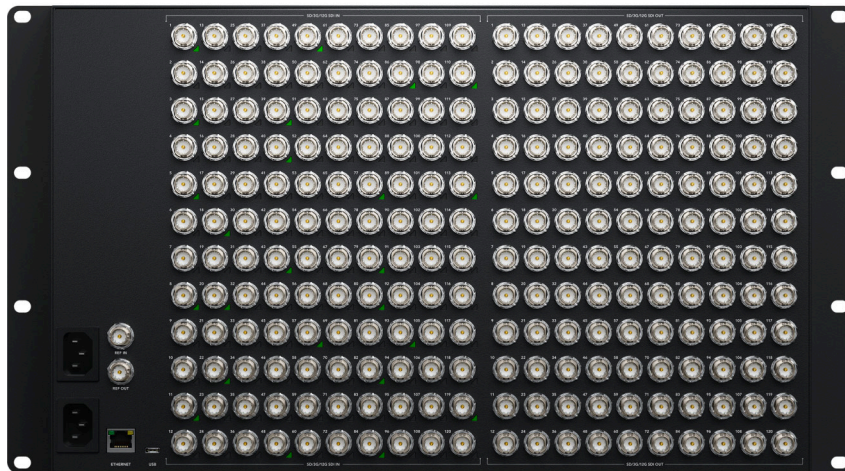

Physische Spezifikationen

482 mm

266 mm

242 mm