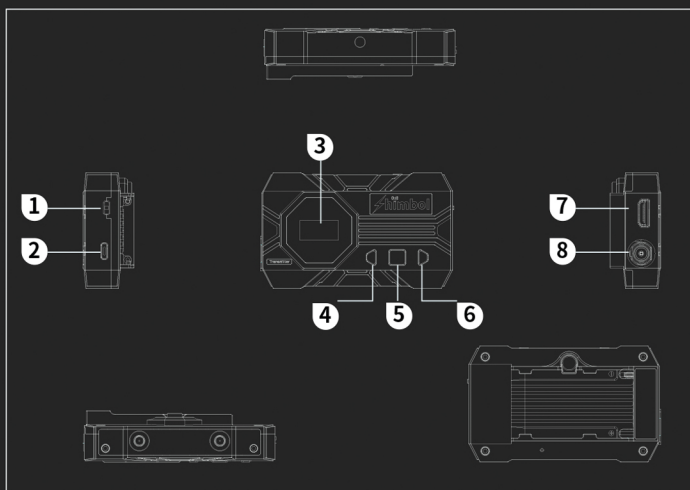

Interface Introduction

1 Power switch

5 Menu Button

2 USB Type-c Port (Power & UVC Live streaming (RX))

6 Right Button

3 OLED Screen

7 HDMI Input(TX)/ Output(RX)

4 Left Button

8 SDI Input(TX)/ Output(RX)

Parameter

	Transmitter	Receiver
Interfaces	HDMI input/SDI input	HDMI output/SDI output/TYPE-C output (UVC)
Power Supply Way	5V-2A DC/NP-F Battery	
Power Consumption	<4W	<4W
HDMI Input Format	720P@50/60Hz 1080I@50/60Hz 1080P@24/25/30/50/60Hz	/
HDMI Output Format	/	720P@50/60Hz 1080I@50/60Hz 1080P@24/25/30/50/60Hz
SDI Input Format	720P@50/60Hz 1080I@50/59.94/60Hz 1080P@23.98/24/25/29.97/30 50/59.94/60Hz 1080PSF23.98/24/25/29.97/30Hz	/
SDI Output Format	/	720P@50/60Hz 1080I@50/60Hz 1080P@24/25/30/50/60Hz
TYPE-C Output(UVC)	/	1080P@24/25/30/50/60Hz
Audio Sample Rate	48KHz	
Weight	168g	168g
Size	110*66.5*29.5mm	110*66.5*29.5mm
Frequency	5.1G-5.8G	5.1G-5.8G
Transmission Power	17dBm	/
Latency	Typical 80ms, interference environment 120ms	
Receiving Sensitivity	-80dBm	
Distance	1 TX to 1 RX 300m (LOS)	
	1 TX to 2 RX 100m (LOS)	