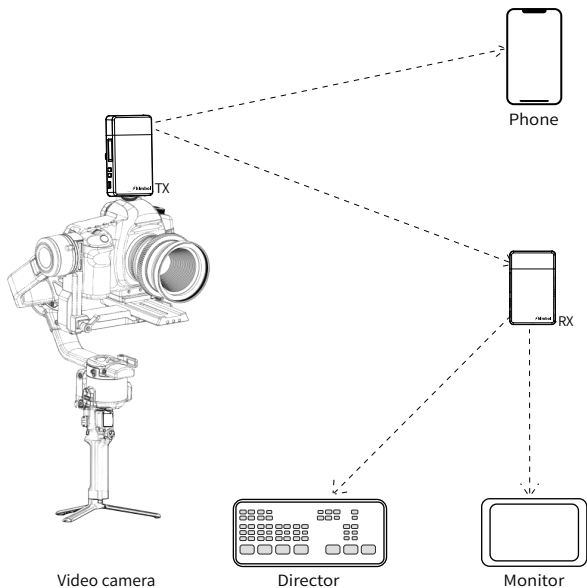

## 01/Features

Transmit Range

Built-in antenna

Latency

Ultra-low-power

Multiple monitoring

Multiple power supply

## 04/Product Description

- 1** OLED Display screen
  - 2** Direction button
  - 3** Menu button
  - 4** Power switch
  - 5** HDMI Output(TX/RX)
  - 6** HDMI Input( TX)/ Output(RX)
  - 7** USB-C Port
- A** Please press button # 2 and # 3 at the same time for 5 seconds to enter the U disk upgrade mode
- B** Please press button # 3 key for 3 seconds to enter the main menu interface for function setting
- C** Please press button #2 for 3 seconds to display QR code on the connected monitoring device with HDMI, and kindly use APP to scan it, then go to monitor extremely fast on your connected mobile phone