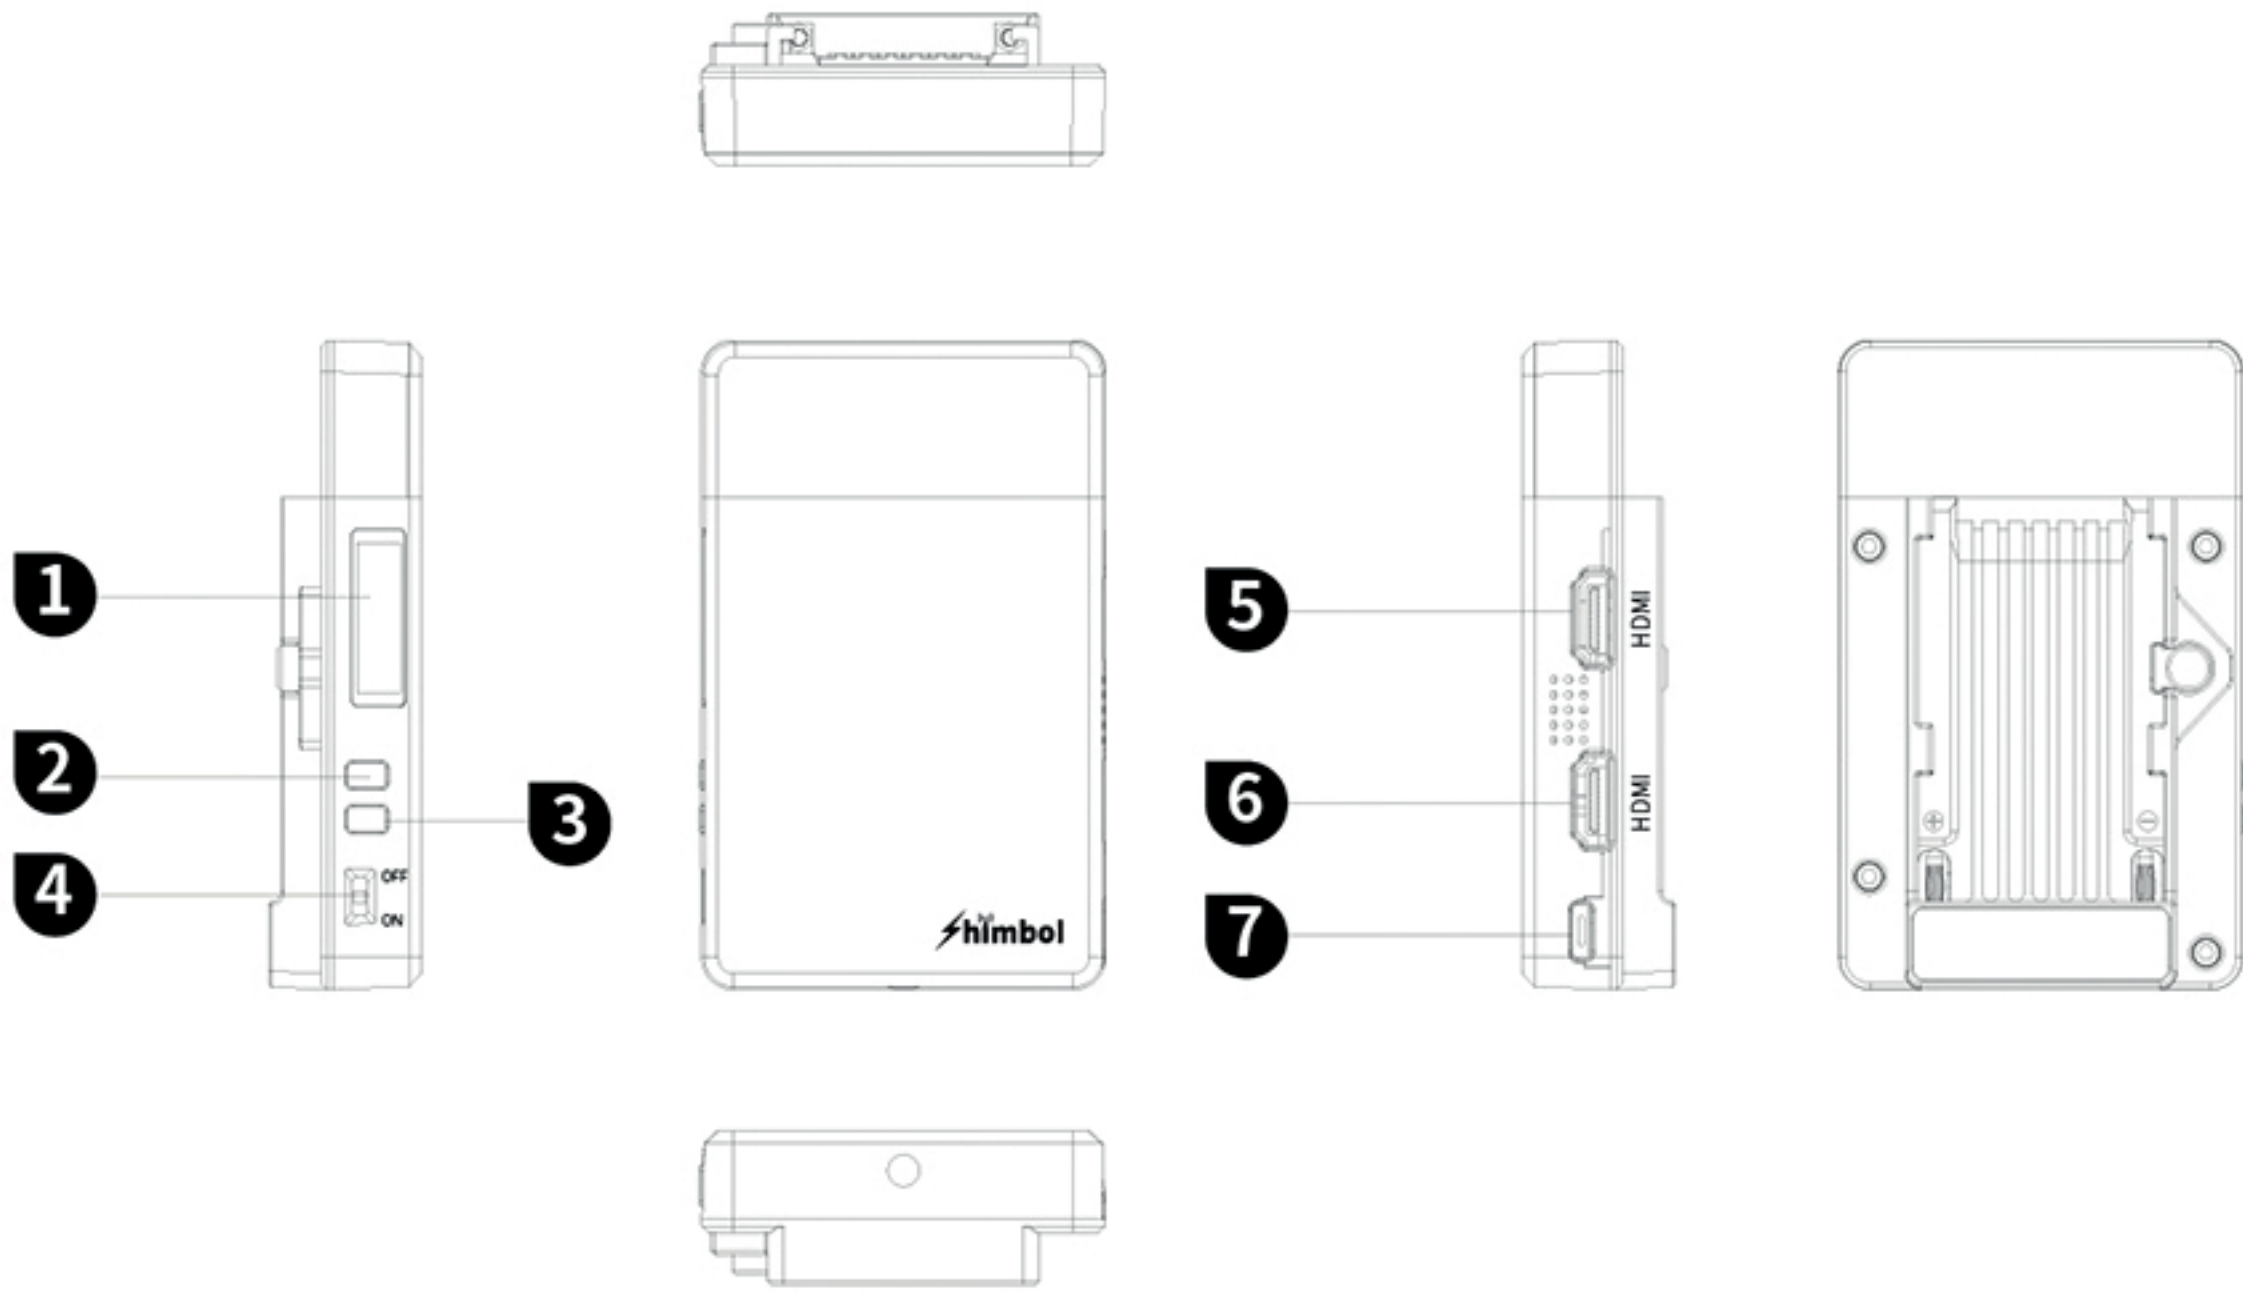

Interfaces

1 OLED Display screen

2 Direction button

3 Menu button

4 Power switch

5 HDMI Output(TX/RX)

6 HDMI Input(TX)/ Output(RX)

7 USB-C Port

Parameters

	Transmitter	Receiver
Interface	HDMI Input/HDMI Output	HDMI Output*2
Powered By	5V Type-C/NP-F Battery	5V Type-C/NP-F Battery
Power consumption	<3W	<2.5W
HDMI Input	720P@50/60Hz 1080I@50/60Hz 1080P@24/25/30/50/60Hz	/
HDMI Output	720P@50/60Hz 1080I@50/60Hz 1080P@24/25/30/50/60Hz	720P@50/60Hz 1080I@50/60Hz 1080P@24/25/30/50/60Hz
Weight	120g	120g
Size	103*63.5*16mm	103*63.5*16mm
Transmission frequency band	5GHz	
Transmit power	17dBm	
Transmission delay	80ms, Noisy RF environment 120ms typical	
Receiving sensitivity	-80dBm	