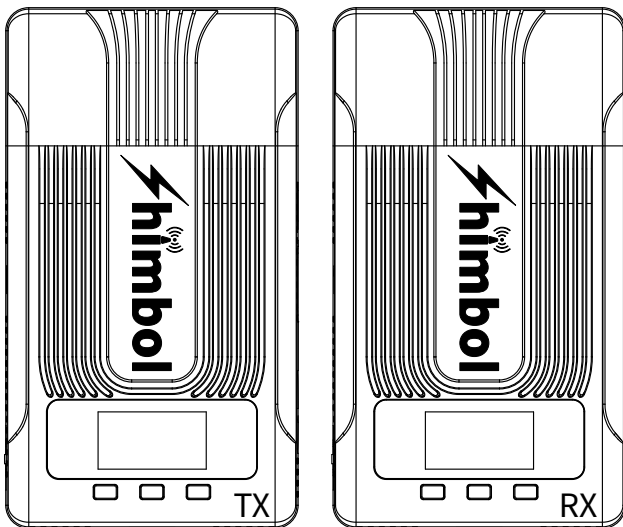

Wireless Video Transmission System ZOlink series

Item Model: ZO600S

Manual

Shenzhen ZO Video Technology Co., Ltd.

01/Features

Transmit Range

Built-in antenna

Latency

Ultra-low-power

Multiple monitoring

Multiple power supply

02/Packing list

- 1 Transmitter*1
- 2 Receiver*1
- 3 User Manual*1
- 4 Type-c power cable*1

03/How to use

04/Product Description

- 1** USB-C Port
- 2** HDMI Input(TX)/ Output(RX)
- 3** SDI Input(TX)/ Output(RX)
- 4** OLED Display screen
- 5** Direction button
- 6** Menu button
- 7** Direction button
- 8** Power switch

- A** Long press **5** Key for 3 seconds to enter the upgrade menu.
- B** Long press **6** Key for 3 seconds to enter into System Settings menu.
- C** Connecting to TX Device - Long press **7** Key for 3 seconds to show a connection QR code. Open mobile App to scan the Connection QR code.