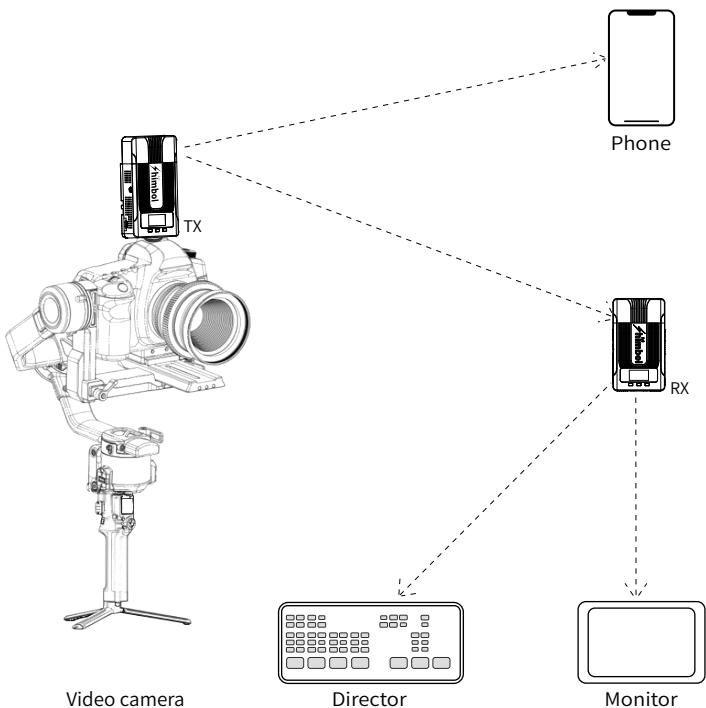

Ultra-low-power

Multiple monitoring

Multiple power supply

02/Packing list

- 1 Transmitter*1
- 2 Receiver*1
- 3 User Manual*1
- 4 Type-c power cable*1

03/How to use

04/Product Description

- 1** USB-C Port
- 2** HDMI Input(TX)/ Output(RX)
- 3** SDI Input(TX)/ Output(RX)
- 4** OLED Display screen
- 5** Direction button
- 6** Menu button
- 7** Direction button
- 8** Power switch

- A** Long press **5** Key for 3 seconds to enter the upgrade menu.
- B** Long press **6** Key for 3 seconds to enter into System Settings menu.
- C** Connecting to TX Device - Long press **7** Key for 3 seconds to show a connection QR code. Open mobile App to scan the Connection QR code.