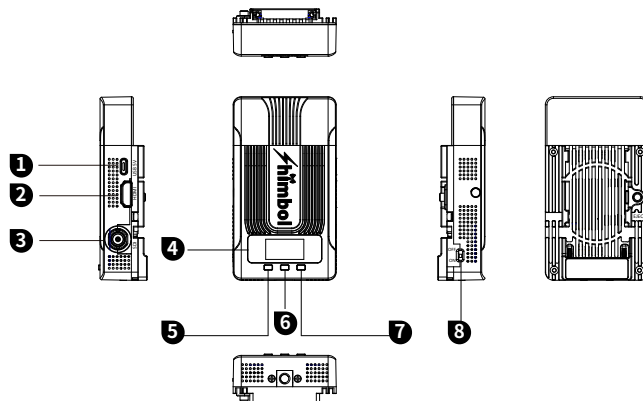

Ultra-low-power

Multiple monitoring

Multiple power supply

02/Packing list

- 1 Transmitter*1
- 2 Receiver*1
- 3 User Manual*1
- 4 Type-c power cable*1

03/How to use

04/Product Description

- 1** USB-C Port
- 2** HDMI Input(TX)/ Output(RX)
- 3** SDI Input(TX)/ Output(RX)
- 4** OLED Display screen
- 5** Direction button
- 6** Menu button
- 7** Direction button
- 8** Power switch

- A** Long press **5** Key for 3 seconds to enter the upgrade menu.
- B** Long press **6** Key for 3 seconds to enter into System Settings menu.
- C** Connecting to TX Device - Long press **7** Key for 3 seconds to show a connection QR code. Open mobile App to scan the Connection QR code.