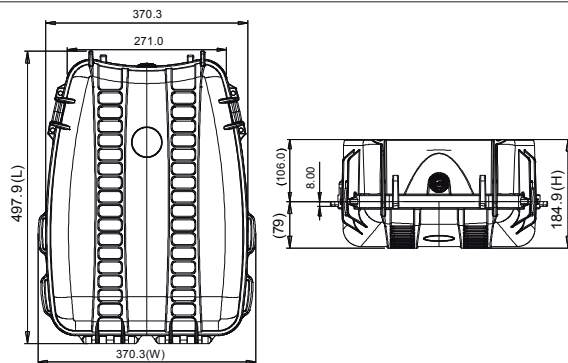

TECHNICAL DRAWING

www.hprc.it
info@hprc.it

USA office and warehouse:
HPRC USA
110 Chestnut Ridge Rd. #314
Montvale, NJ 07645
Phone +1(201) 989-3353

Plaber s.r.l. - HPRC cases
Via Div. Tridentina, 10
I-36061 Bassano del Grappa
Vicenza - Italy
Tel +39 0424 809150

APPROVALS
ATA 300
IP67
STANAG 4280
DS 81-41

TEST
DROP
IMPACT
HANDLE
WATERTIGHT INTEGRITY
UV COLOR AND MATERIAL
PROTECTION