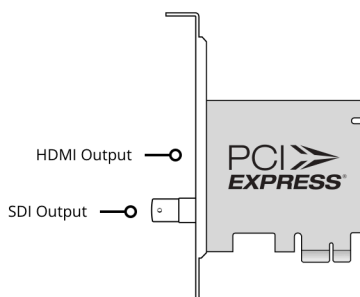

Computer Interface

PCI Express 1 lane generation 2, compatible with 1, 4, 8 and 16 lane PCI Express slots.