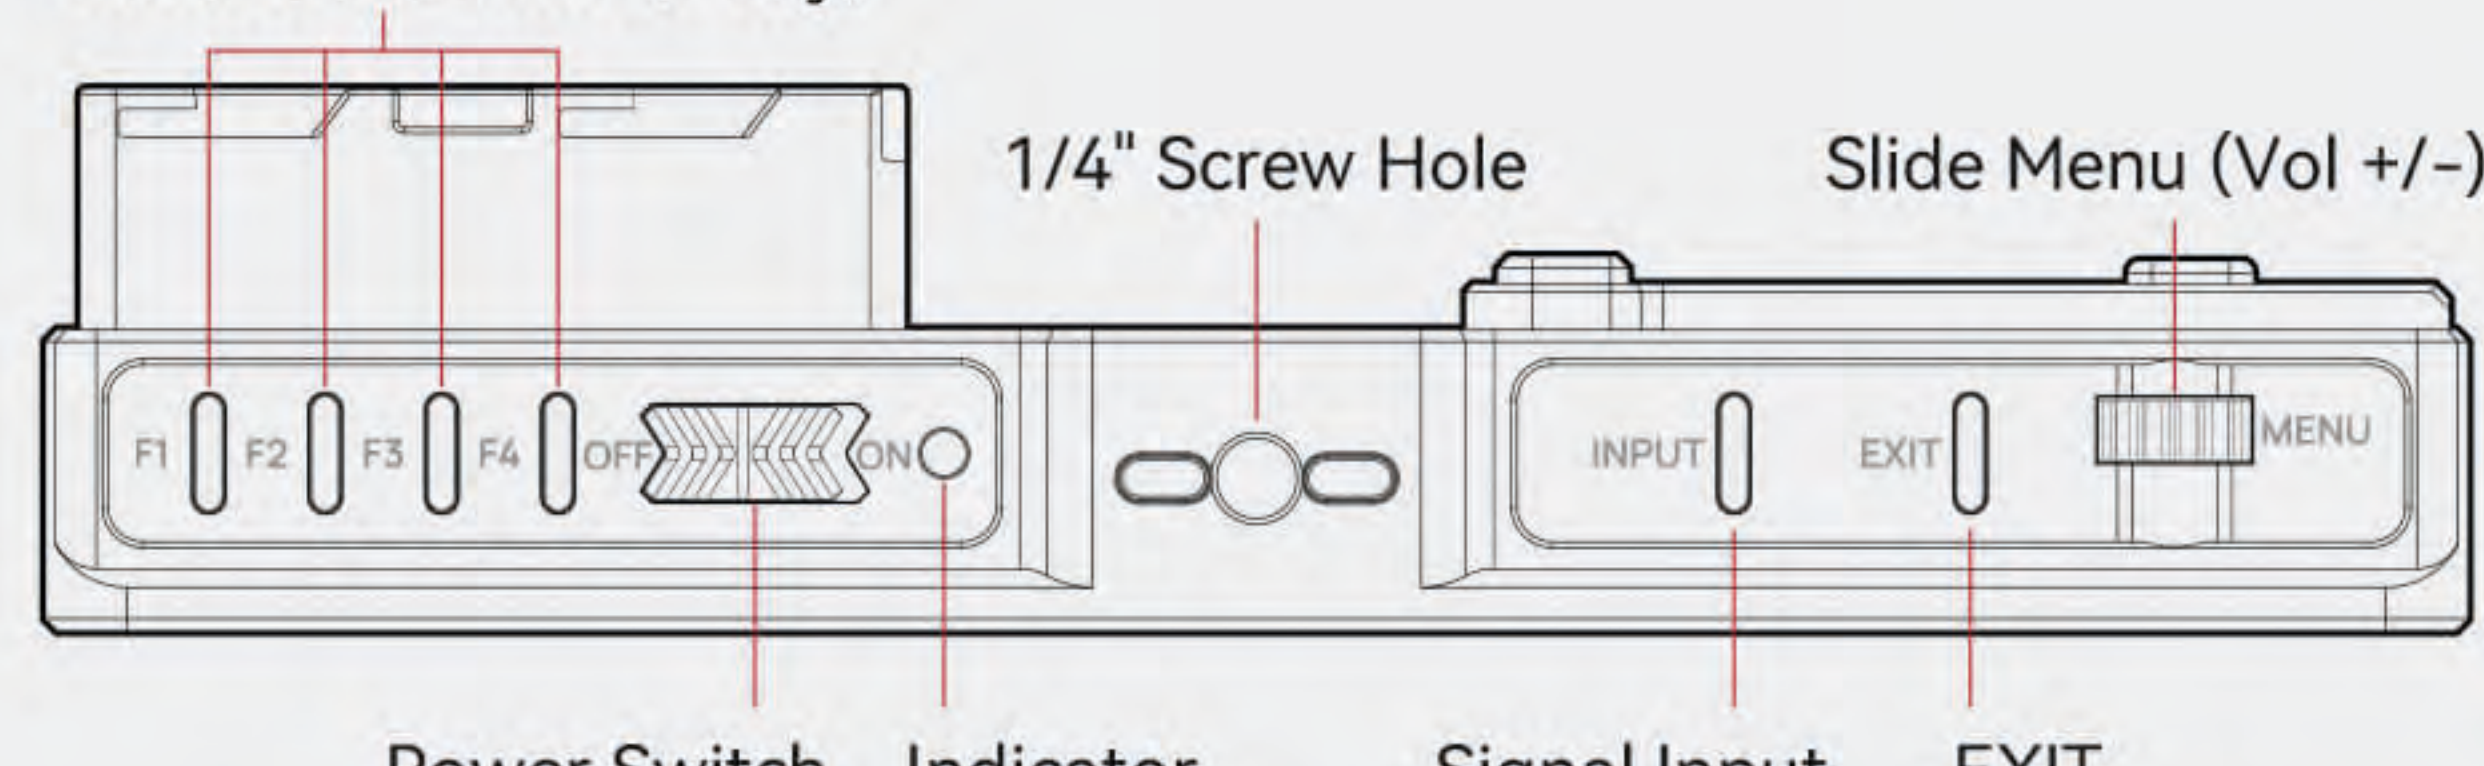

PRODUCT INFORMATION

208mm

133.7mm

8"

50.5mm

Custom Function (F key)

7~20V

Power Interface

SDI Output

SDI Input

1/4" Screw Hole

HDMI Input

HDMI Output

Audio Output

USB-A

100X100mm VESA Interface