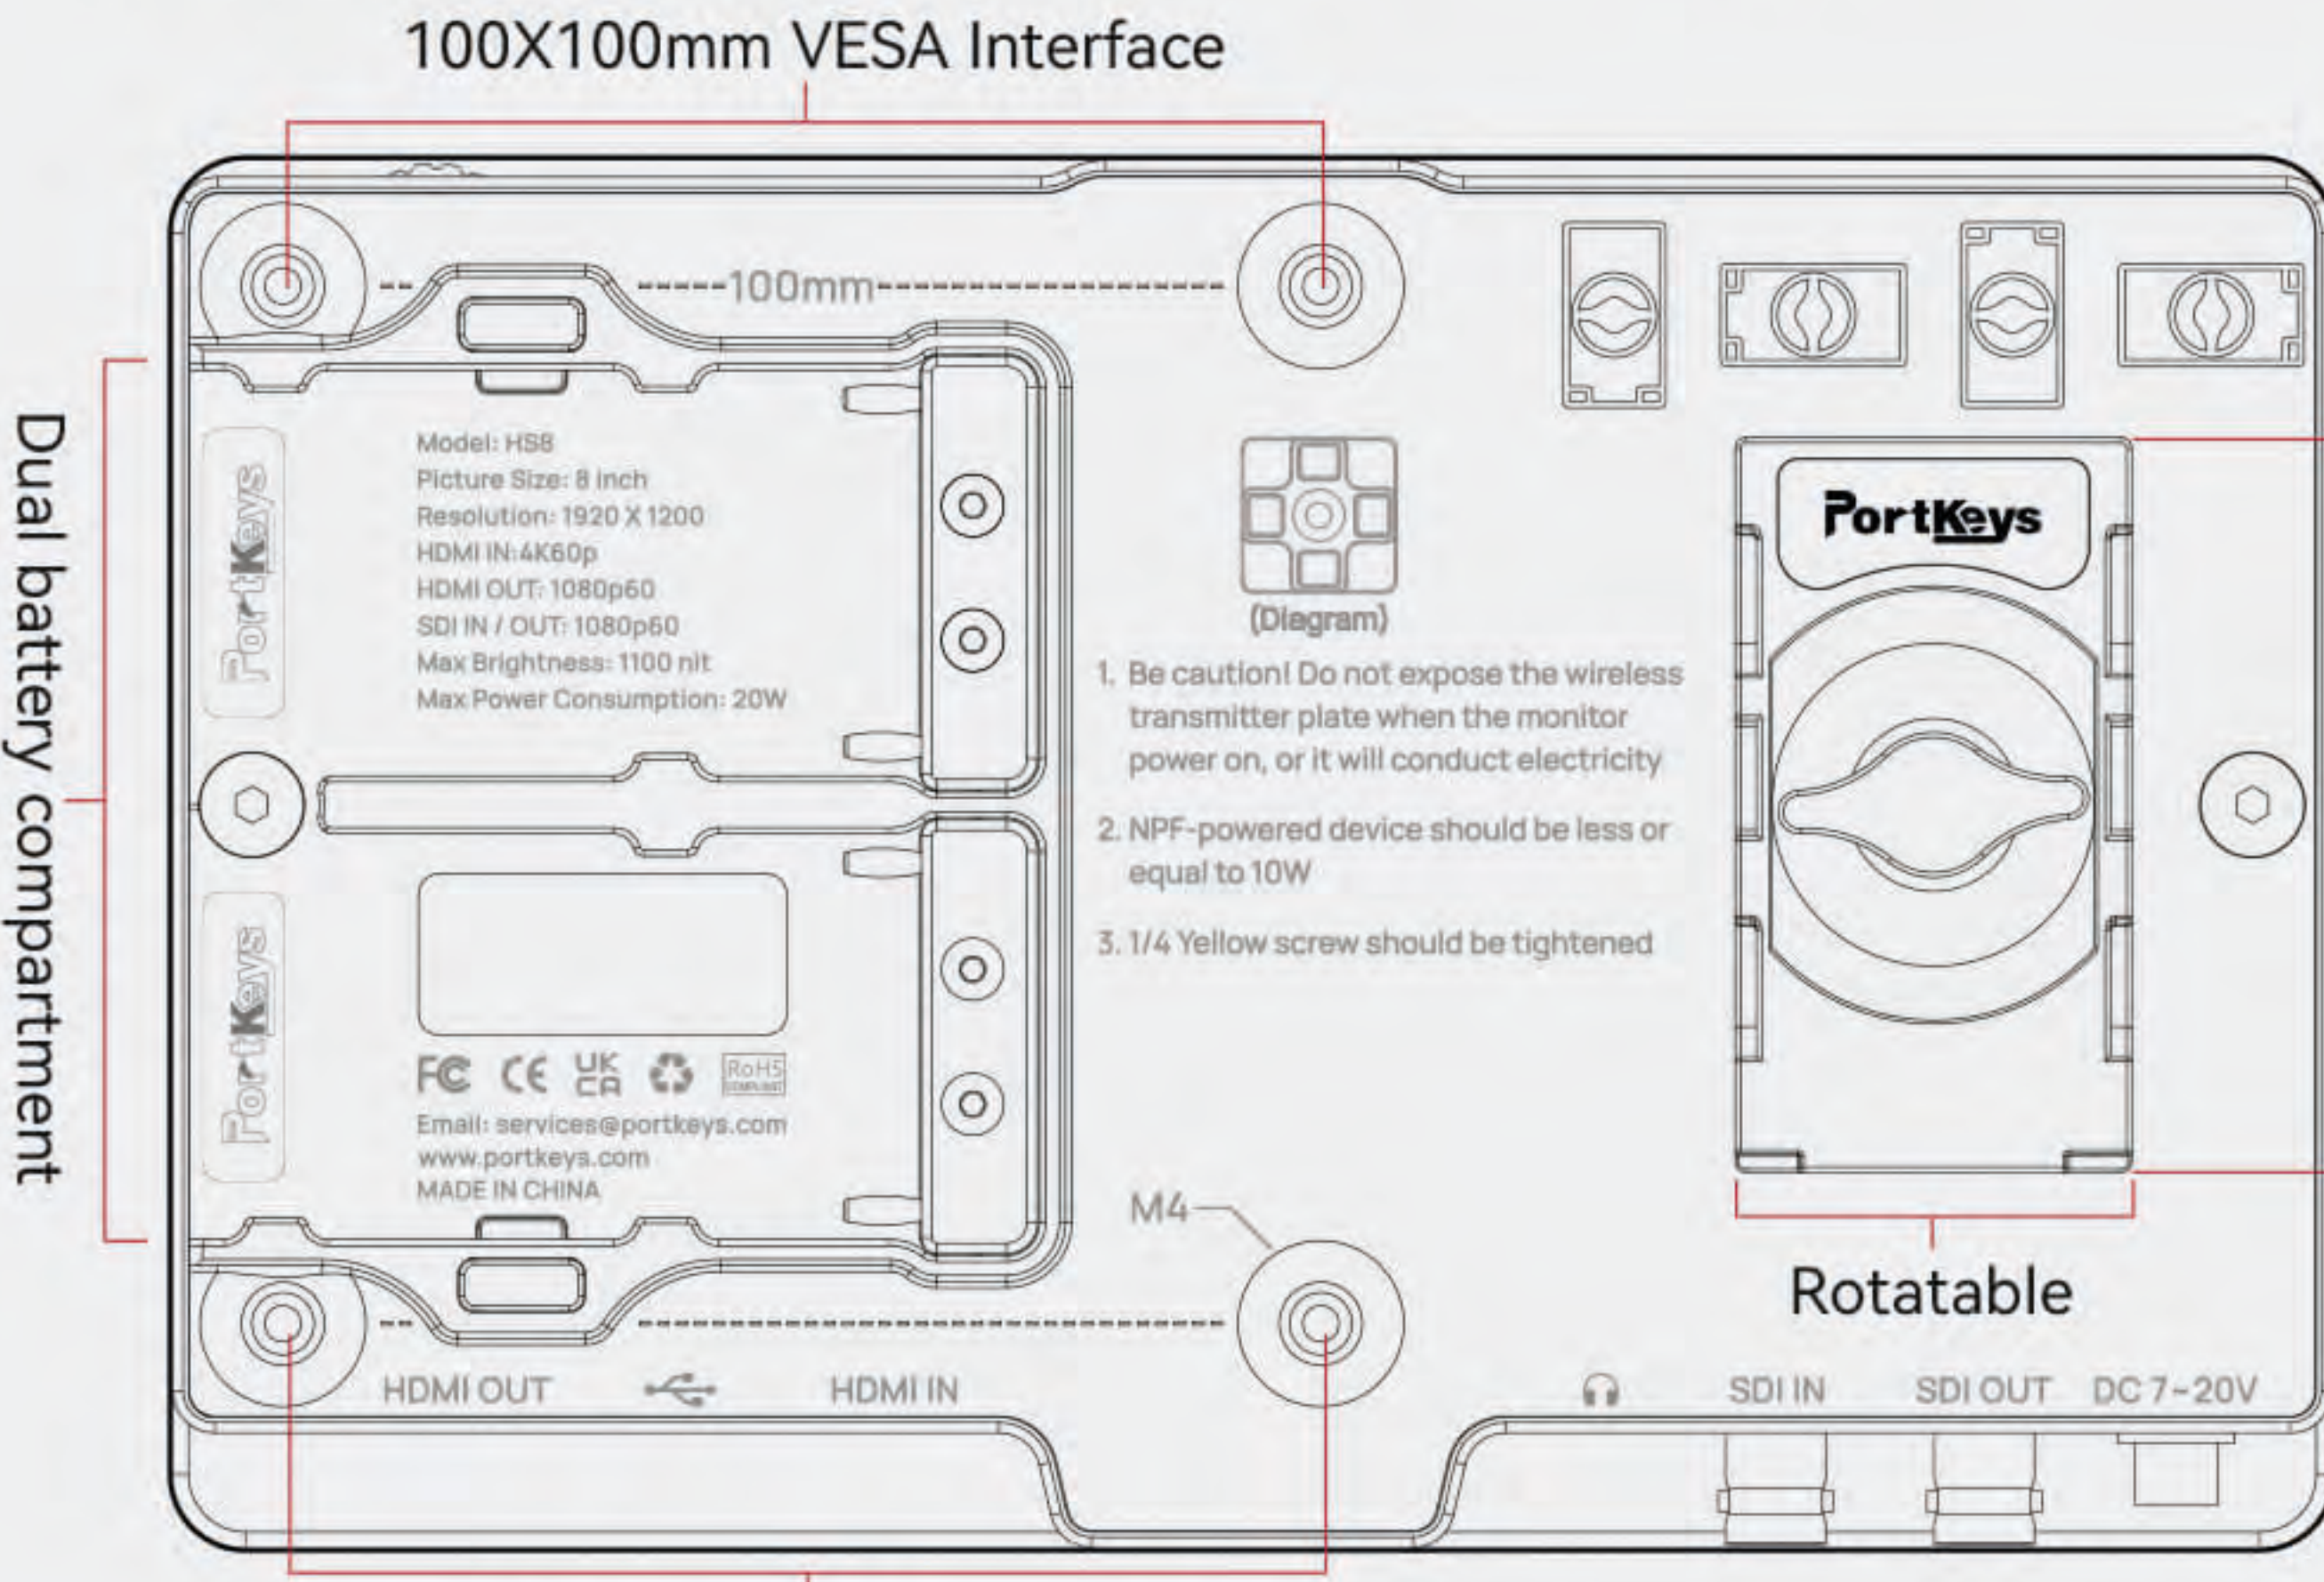

PRODUCT INFORMATION

208mm

133.7mm

8"

50.5mm

Custom Function (F key)

7~20V

Power Interface

SDI Output

SDI Input

1/4" Screw Hole

HDMI Input

HDMI Output

Audio Output

USB-A

100X100mm VESA Interface

100X100mm VESA Interface