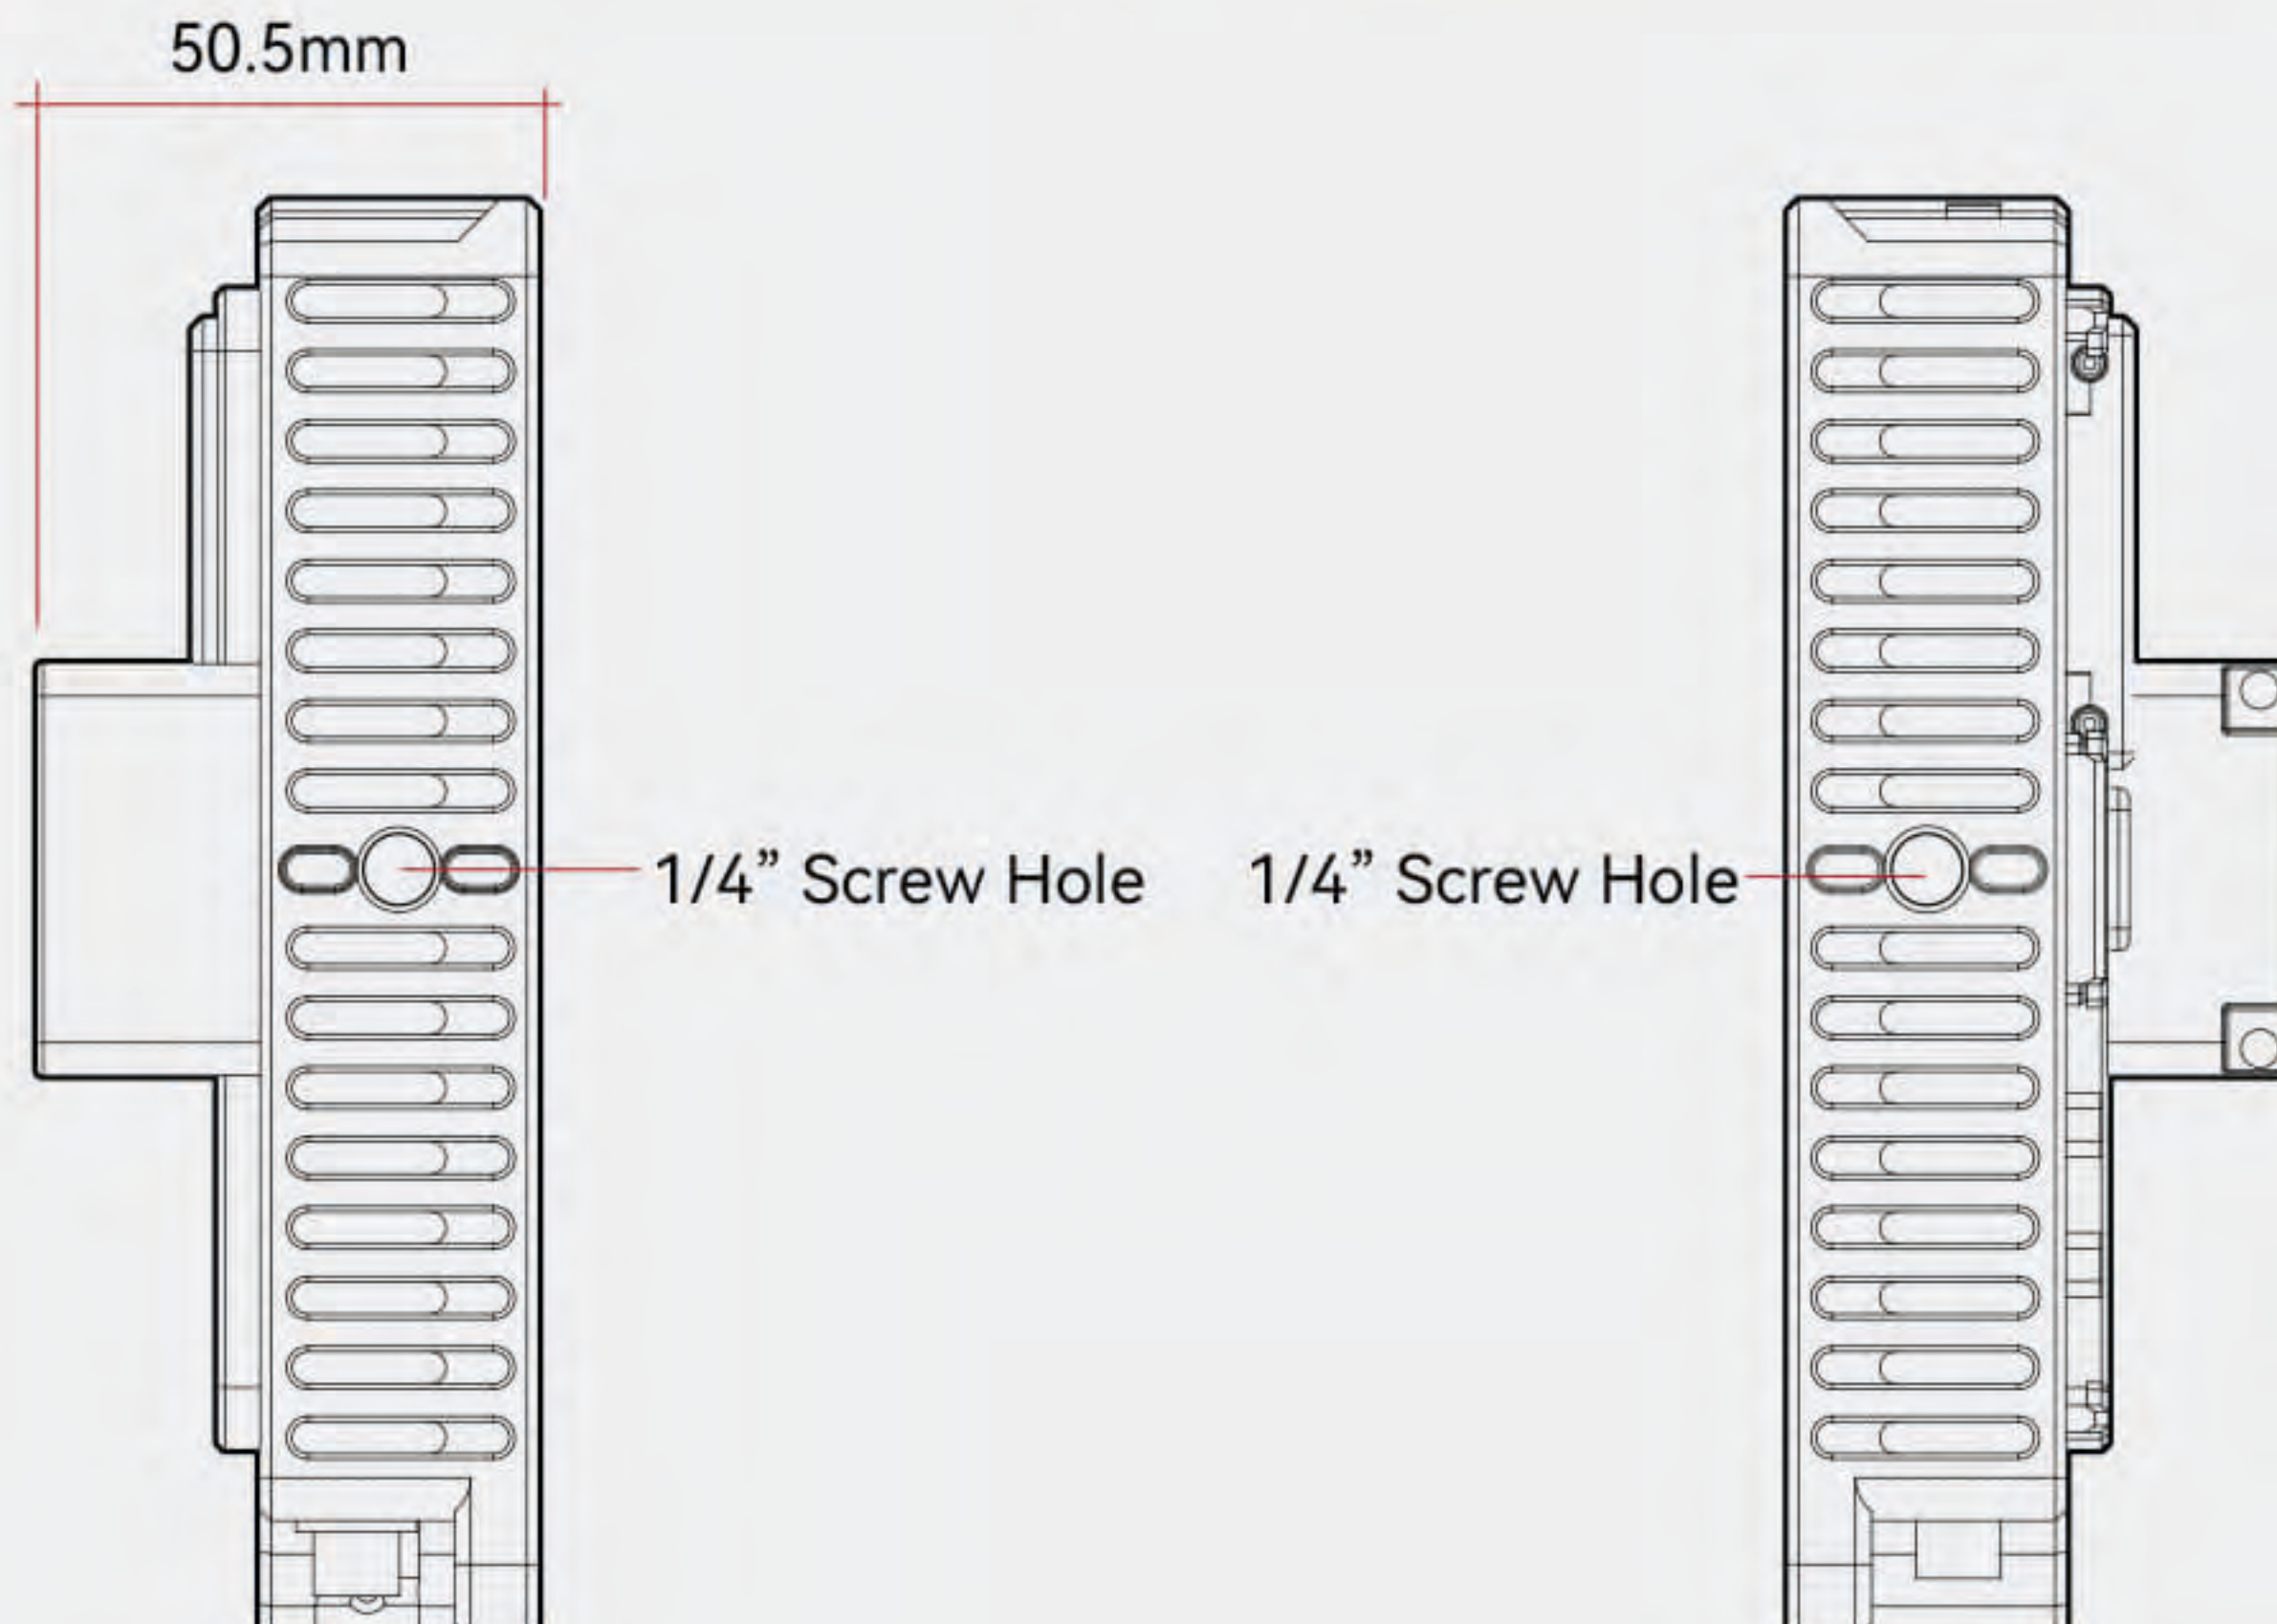

PRODUCT INFORMATION

208mm

133.7mm

8"

50.5mm

Custom Function (F key)

7~20V

Power Interface