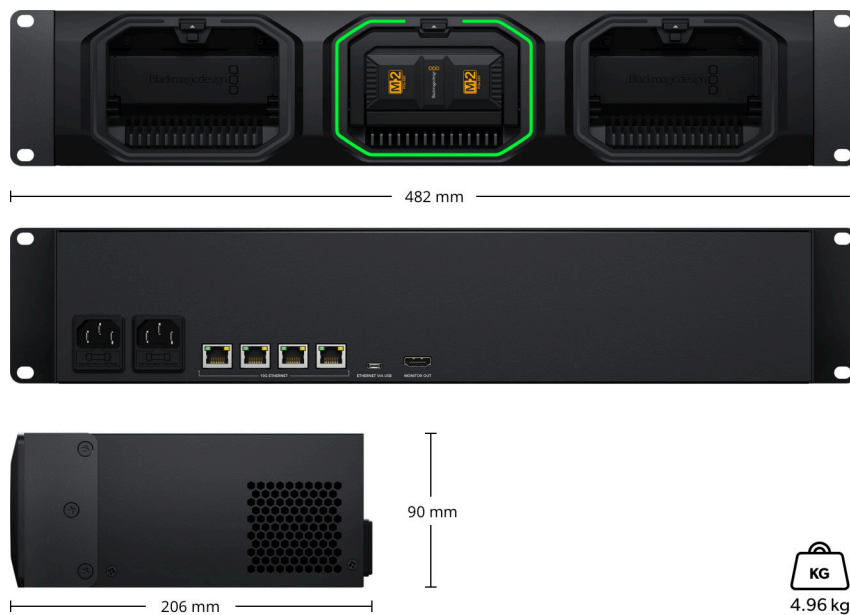

Strombedarf

Stromversorgung

Internal 100 - 240V AC 50/60Hz with IEC C14 mains input.

Energieverbrauch

TBA

Physische Installation

2 rack units.

Physische Spezifikationen

Umgebung

Betriebstemperatur

0° to 40° C (32° to 104° F)

Lagerungstemperatur

-20° to 60° C (-4° to 140° F)

Relative Luftfeuchtigkeit

0% to 90% non-condensing

Im Lieferumfang enthalten

Blackmagic Media Dock

Welcome wallet with QR code for software download