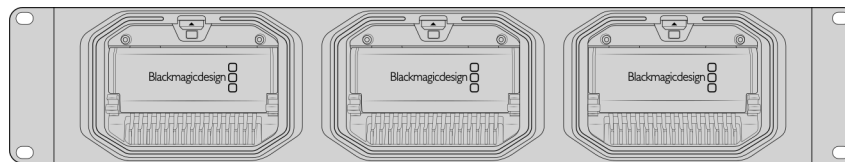

Blackmagic Media Dock

2 175 €*

Blackmagic Media Dock accelerates your post production workflow by enabling high speed network sharing and upload from up to 3 Blackmagic Media Modules from Blackmagic URSA Cine cameras. 4 x 10G Ethernet ports allow 4 separate edit stations to be connected and edited (?) directly. Blackmagic Media dock also has Ethernet over USB-C, dual AC power inputs for redundancy and an HDMI output for live monitoring of media in real time on a TV or monitor.

Anschlüsse

Schnittstelle

3 x removable and hot-swappable Blackmagic Media Modules.

USB-C-Port

1 x USB 3.0 (up to 5Gb/s). Supports Ethernet Over USB

Computer-Schnittstelle

USB-C or Ethernet for shared file access, configuration and software updates.

10G-Ethernet-Ports

4 x 10G BASE-T

HDMI-Monitorausgänge

1

Blackmagic Media Module Bays

Filesharing-Protokoll

Protocol

SMB

Computer Connections

50 max.

Cloud-Synchronisation

Kompatible Dienste

Dropbox
Google Drive

Speicher

Speichertyp

Up to 3 Blackmagic Media Modules.