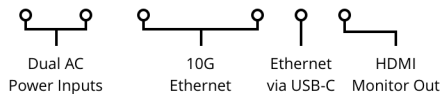

Blackmagic Media Dock

2 175 €*

Blackmagic Media Dock accelerates your post production workflow by enabling high speed network sharing and upload from up to 3 Blackmagic Media Modules from Blackmagic URSA Cine cameras. 4 x 10G Ethernet ports allow 4 separate edit stations to be connected and edited (?) directly. Blackmagic Media dock also has Ethernet over USB-C, dual AC power inputs for redundancy and an HDMI output for live monitoring of media in real time on a TV or monitor.

10G-Ethernet-Ports

4 x 10G BASE-T

HDMI-Monitorausgänge

1

Blackmagic Media Module Bays

Filesharing-Protokoll

Protocol

SMB